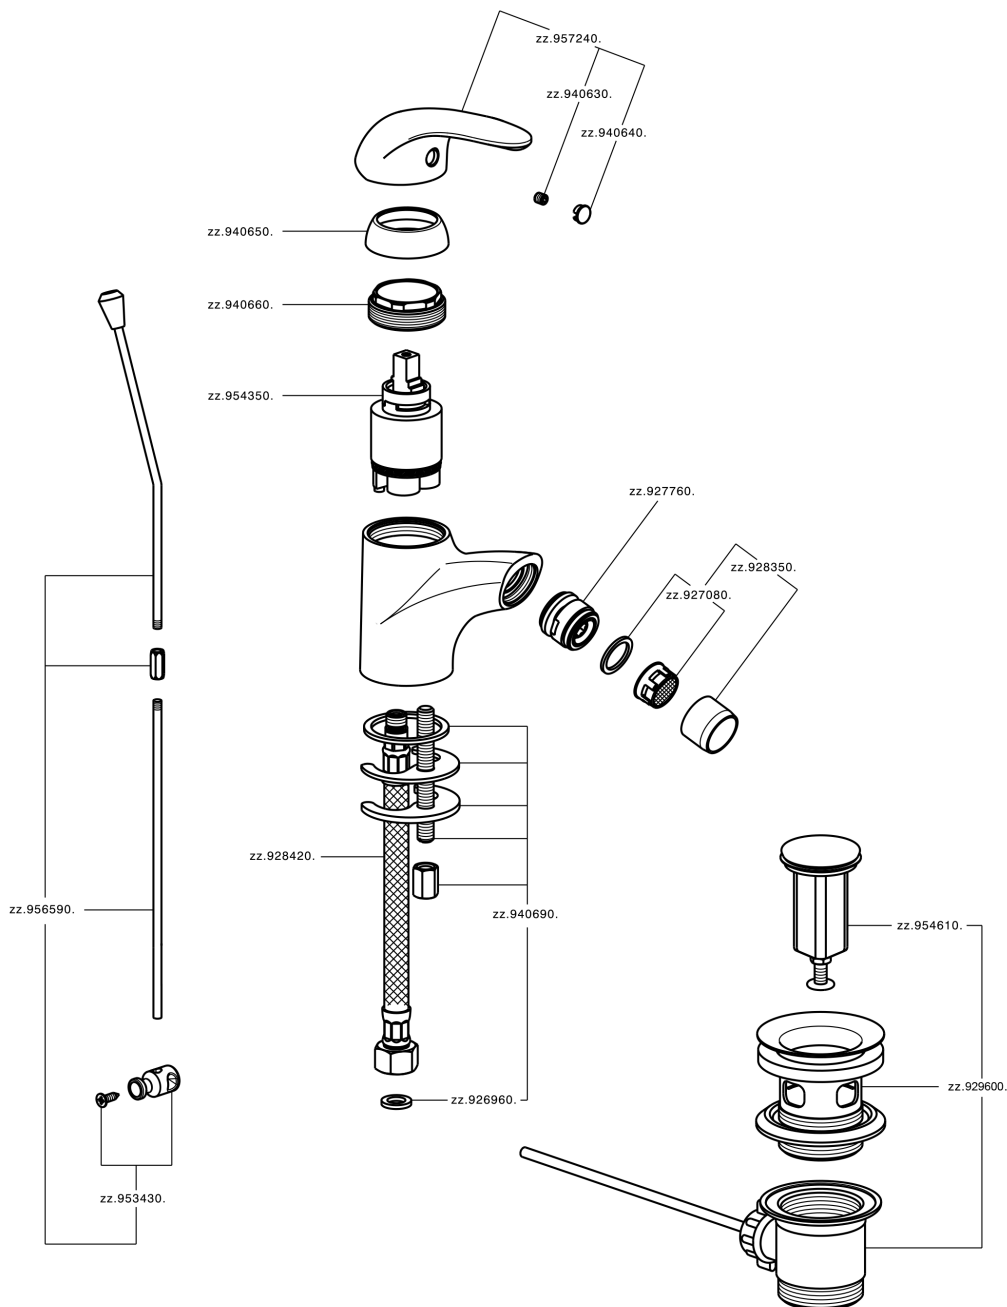

Single lever bidet mixer NORMA_NM000550

MODEL **NM000550**

Single lever bidet mixer, with 1"1/4 automatic pop up waste, G.3/8" stainless steel flexible hoses

AVAILABLE FINISHINGS

CHARACTERISTICS

Cartridge Spare Parts **ZZ94034000**

35 mm Cartridge

Single lever bidet mixer NORMA_NM000550

NM000550

<https://en.huberitalia.com/single-lever-bidet-mixer-norma-nm000550>

2026-06-06