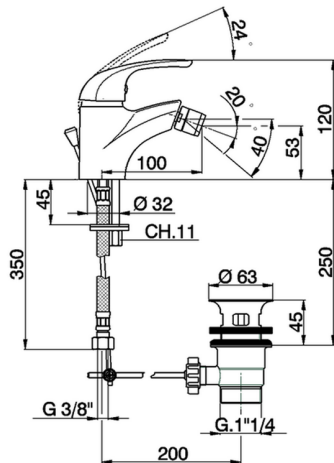

## Single lever bidet mixer NORMA\_NM000550

MODEL **NM000550**

Single lever bidet mixer, with 1"1/4 automatic pop up waste, G.3/8" stainless steel flexible hoses

AVAILABLE FINISHINGS

CHARACTERISTICS

Cartridge Spare Parts **ZZ94034000**

**35 mm Cartridge**

## Single lever bidet mixer NORMA\_NM000550

NM000550

<https://en.huberitalia.com/single-lever-bidet-mixer-norma-nm000550>

2026-06-10