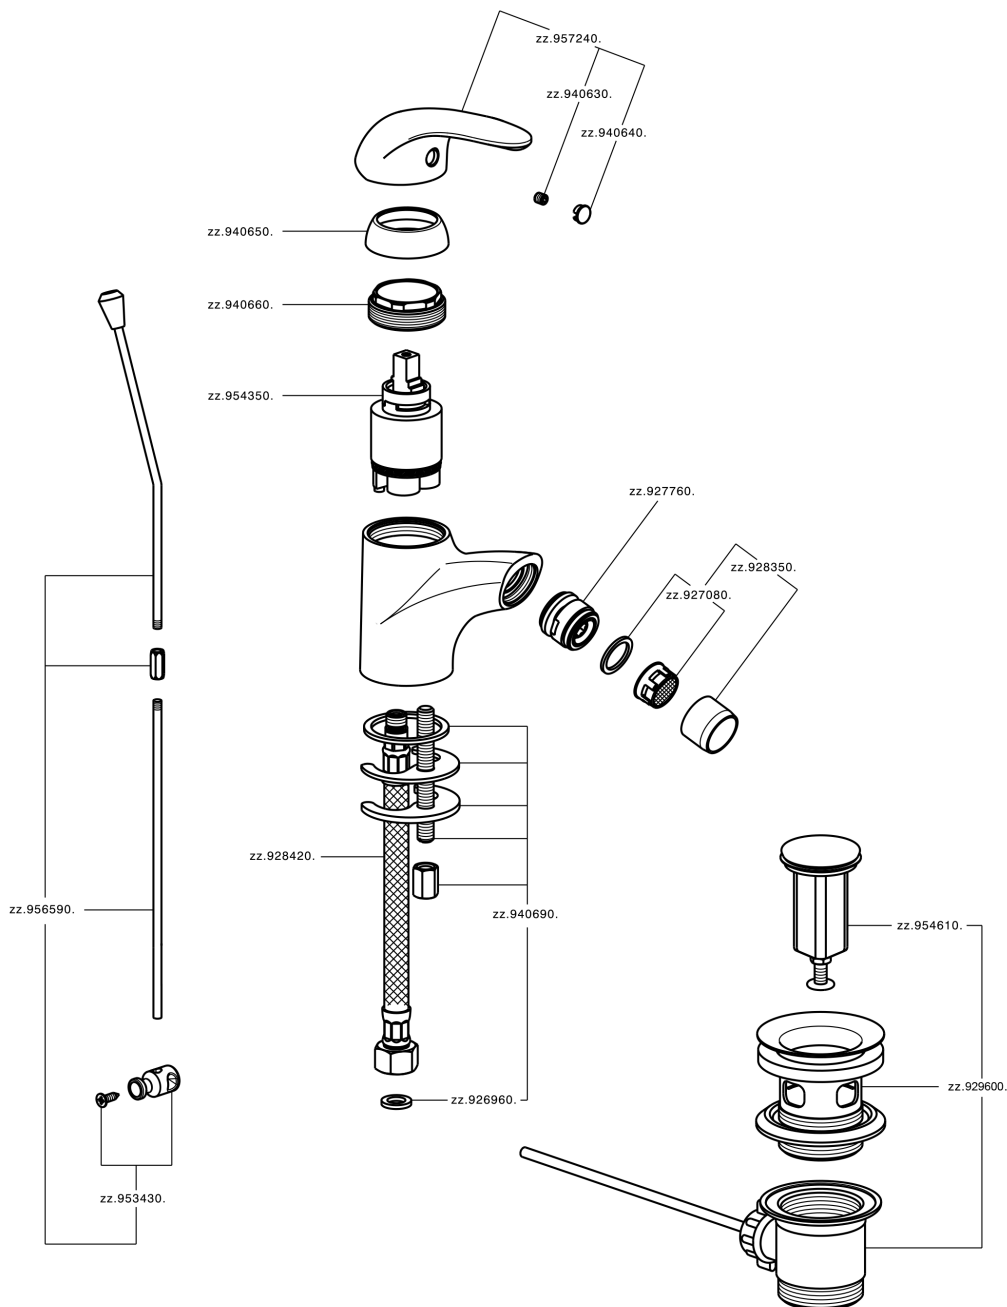

## Single lever bidet mixer NORMA\_NM000550

MODEL **NM000550**

Single lever bidet mixer, with 1"1/4 automatic pop up waste, G.3/8" stainless steel flexible hoses

AVAILABLE FINISHINGS

CHARACTERISTICS

Cartridge Spare Parts **ZZ94034000**

**35 mm Cartridge**

## Single lever bidet mixer NORMA\_NM000550

NM000550

<https://en.huberitalia.com/single-lever-bidet-mixer-norma-nm000550>

2026-06-10