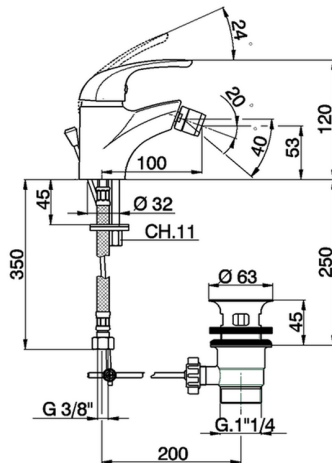

Single lever bidet mixer NORMA_NM000550

MODEL **NM000550**

Single lever bidet mixer, with 1"1/4 automatic pop up waste, G.3/8" stainless steel flexible hoses

AVAILABLE FINISHINGS

CHARACTERISTICS

Cartridge Spare Parts **ZZ94034000**

35 mm Cartridge

Single lever bidet mixer NORMA_NM000550

NM000550

<https://en.huberitalia.com/single-lever-bidet-mixer-norma-nm000550>

2026-06-06