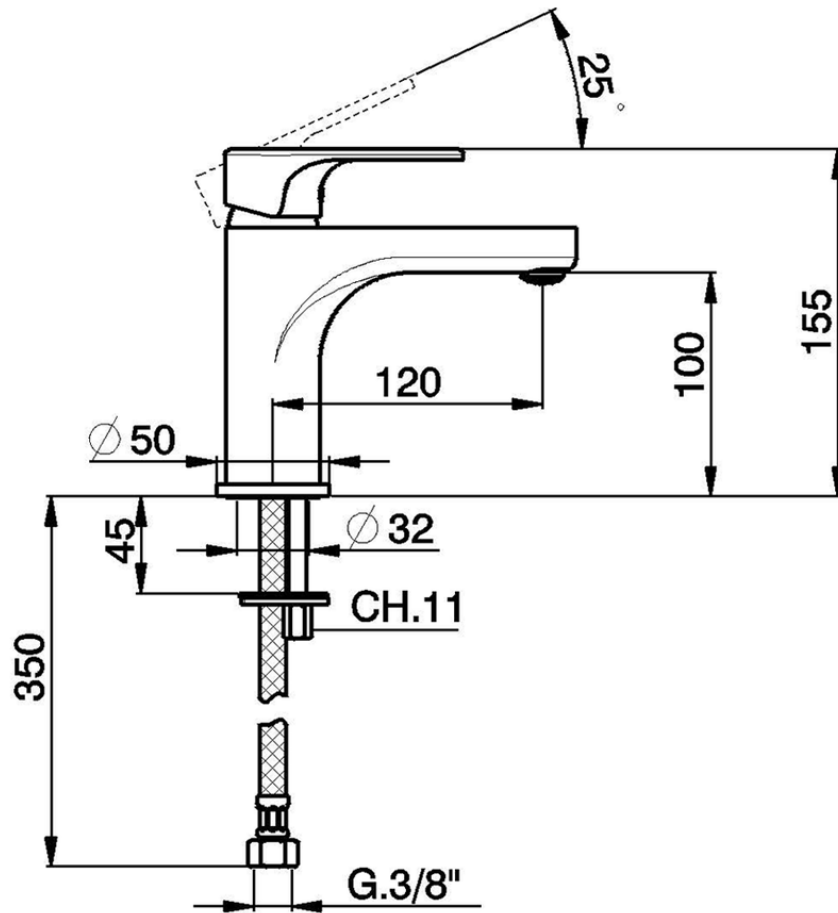

Single lever 'large' washbasin mixer H3\_AH000500

AH000500

<https://en.huberitalia.com/single-lever-large-washbasin-mixer-h3-ah000500>

2025-04-24