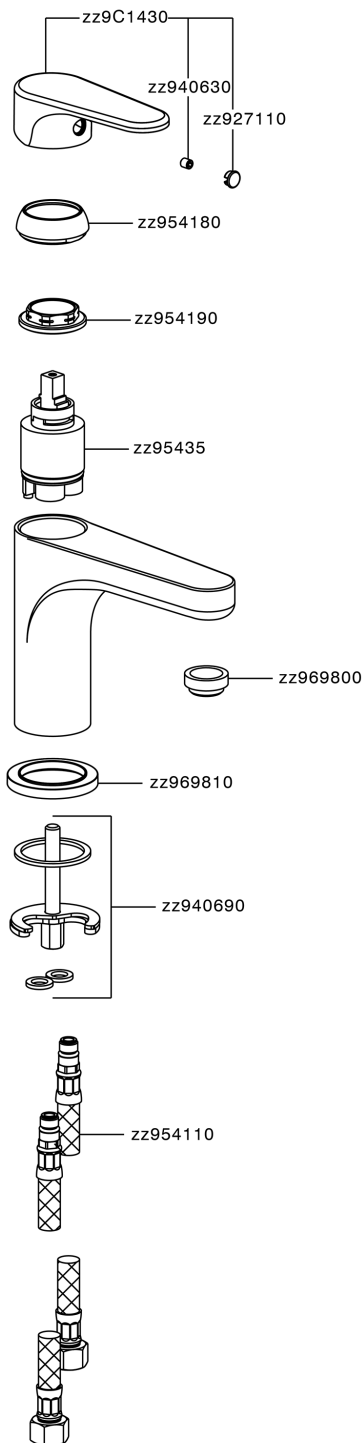

## Single lever 'large' washbasin mixer H3\_AH000500

AH000500

<https://en.huberitalia.com/single-lever-large-washbasin-mixer-h3-ah000500>

2025-04-03