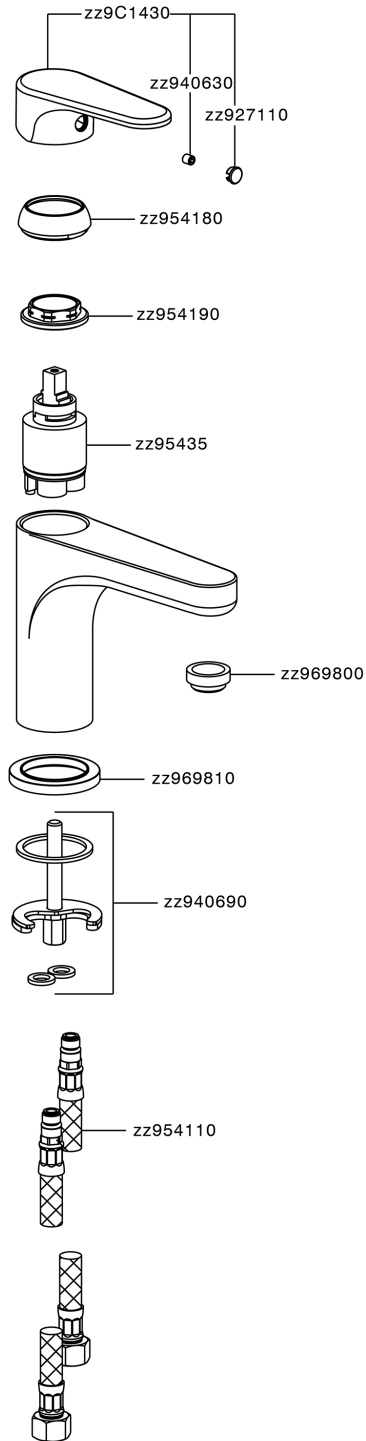

Single lever 'large' washbasin mixer H3_AH000500

AH000500

<https://en.huberitalia.com/single-lever-large-washbasin-mixer-h3-ah000500>

2025-04-08