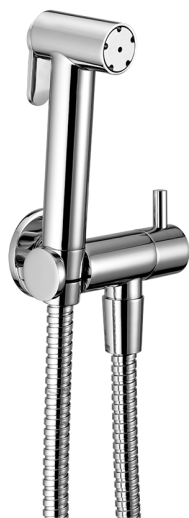

Toilet-jet handshower set COMMUNITY_H3007900

MODEL **H3007900**

Toilet-jet handshower set, wall mounted bracket with 1/2" stopvalve, Toilet-jet handshower, Brass 120 cm flexible hose

AVAILABLE FINISHINGS

CHARACTERISTICS

Toilet-jet handshower

Toilet-jet Handshower

Multi-jets hygienic hand shower, for personal hygiene care.

2026-06-13