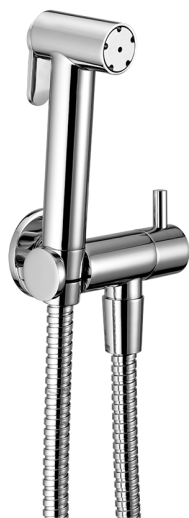

Toilet-jet handshower set COMMUNITY_H3007900

MODEL **H3007900**

Toilet-jet handshower set, wall mounted bracket with 1/2" stopvalve, Toilet-jet handshower, Brass 120 cm flexible hose

AVAILABLE FINISHINGS

CHARACTERISTICS

Toilet-jet handshower

Toilet-jet Handshower

Multi-jets hygienic hand shower, for personal hygiene care.

2026-04-06