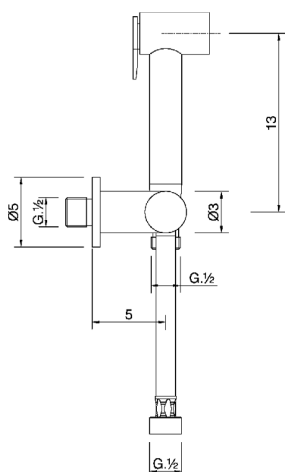

Toilet-jet Handshower

Multi-jets hygienic hand shower, for personal hygiene care.

2026-06-13