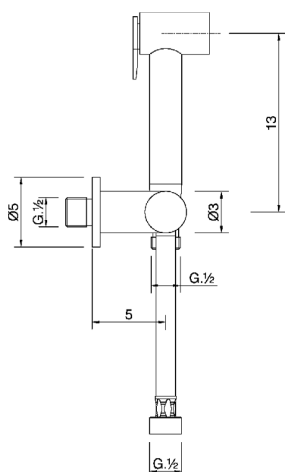

Toilet-jet Handshower

Multi-jets hygienic hand shower, for personal hygiene care.

2026-06-14