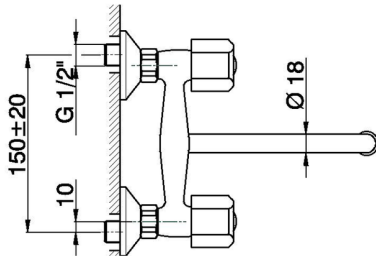

Exposed sink mixer EVA_EV000400

MODEL **EV000400**

Exposed sink mixer, swivel spout, without handles

AVAILABLE FINISHINGS

CHARACTERISTICS

2026-06-25