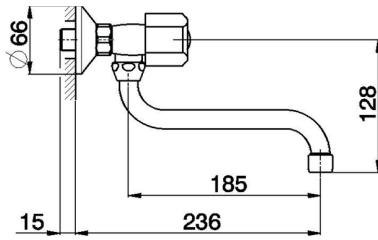

Exposed sink mixer EVA_EV000400

MODEL **EV000400**

Exposed sink mixer, swivel spout, without handles

AVAILABLE FINISHINGS

CHARACTERISTICS

2026-06-25