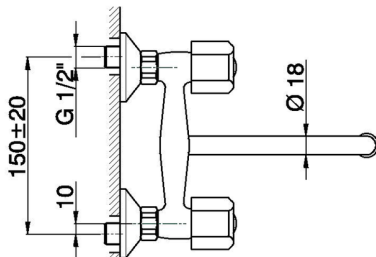

Exposed sink mixer EVA_EV000400

MODEL **EV000400**

Exposed sink mixer, swivel spout, without handles

AVAILABLE FINISHINGS

CHARACTERISTICS

2026-06-26