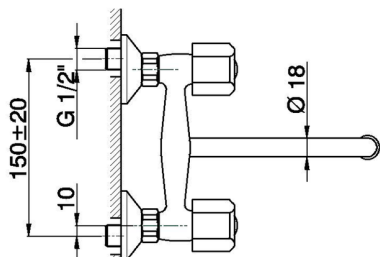

## Exposed sink mixer EVA\_EV000400

MODEL **EV000400**

Exposed sink mixer, swivel spout, without handles

AVAILABLE FINISHINGS

CHARACTERISTICS

2026-04-05