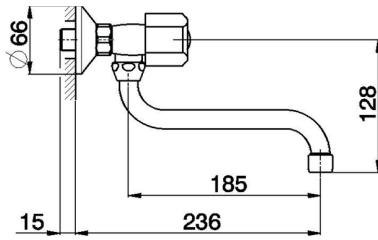

Exposed sink mixer EVA_EV000400

MODEL **EV000400**

Exposed sink mixer, swivel spout, without handles

AVAILABLE FINISHINGS

CHARACTERISTICS

2026-05-25