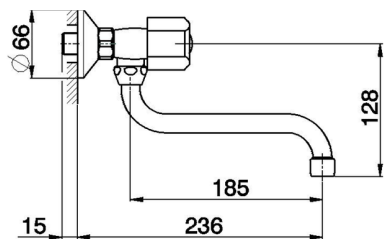

## Exposed sink mixer EVA\_EV000400

MODEL **EV000400**

Exposed sink mixer, swivel spout, without handles

AVAILABLE FINISHINGS

CHARACTERISTICS

2026-04-05