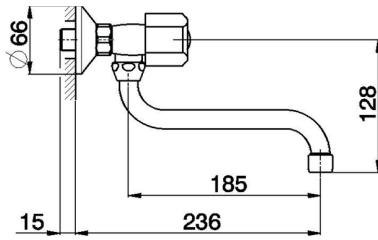

Exposed sink mixer EVA_EV000400

MODEL **EV000400**

Exposed sink mixer, swivel spout, without handles

AVAILABLE FINISHINGS

CHARACTERISTICS

2026-06-26