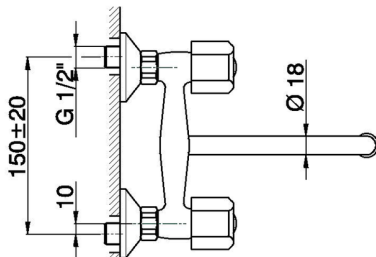

Exposed sink mixer EVA_EV000400

MODEL **EV000400**

Exposed sink mixer, swivel spout, without handles

AVAILABLE FINISHINGS

CHARACTERISTICS

2026-05-25