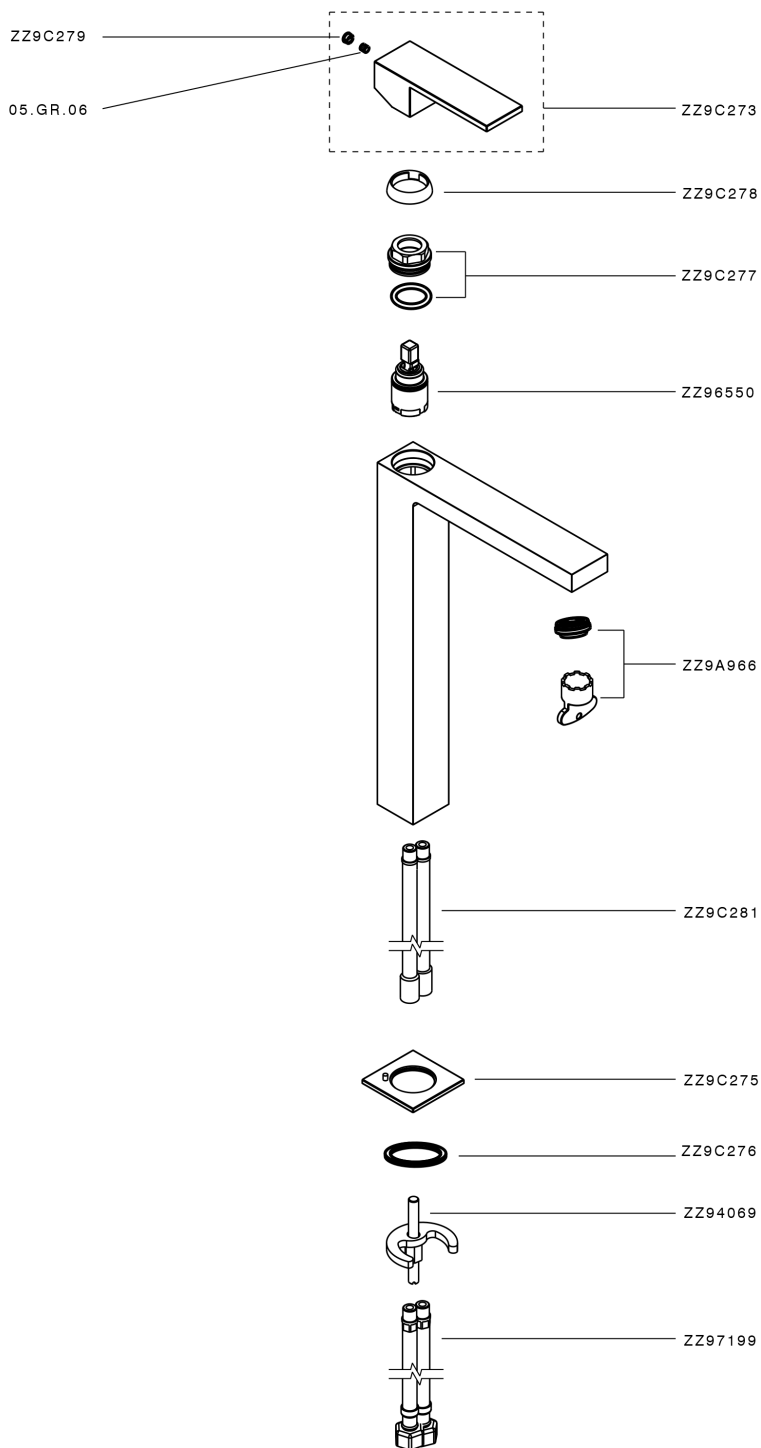

Single lever tall basin mixer NUOVA EGO_NE004544

NE004544

<https://en.huberitalia.com/single-lever-tall-basin-mixer-nuova-ego-ne004544>

2025-04-08