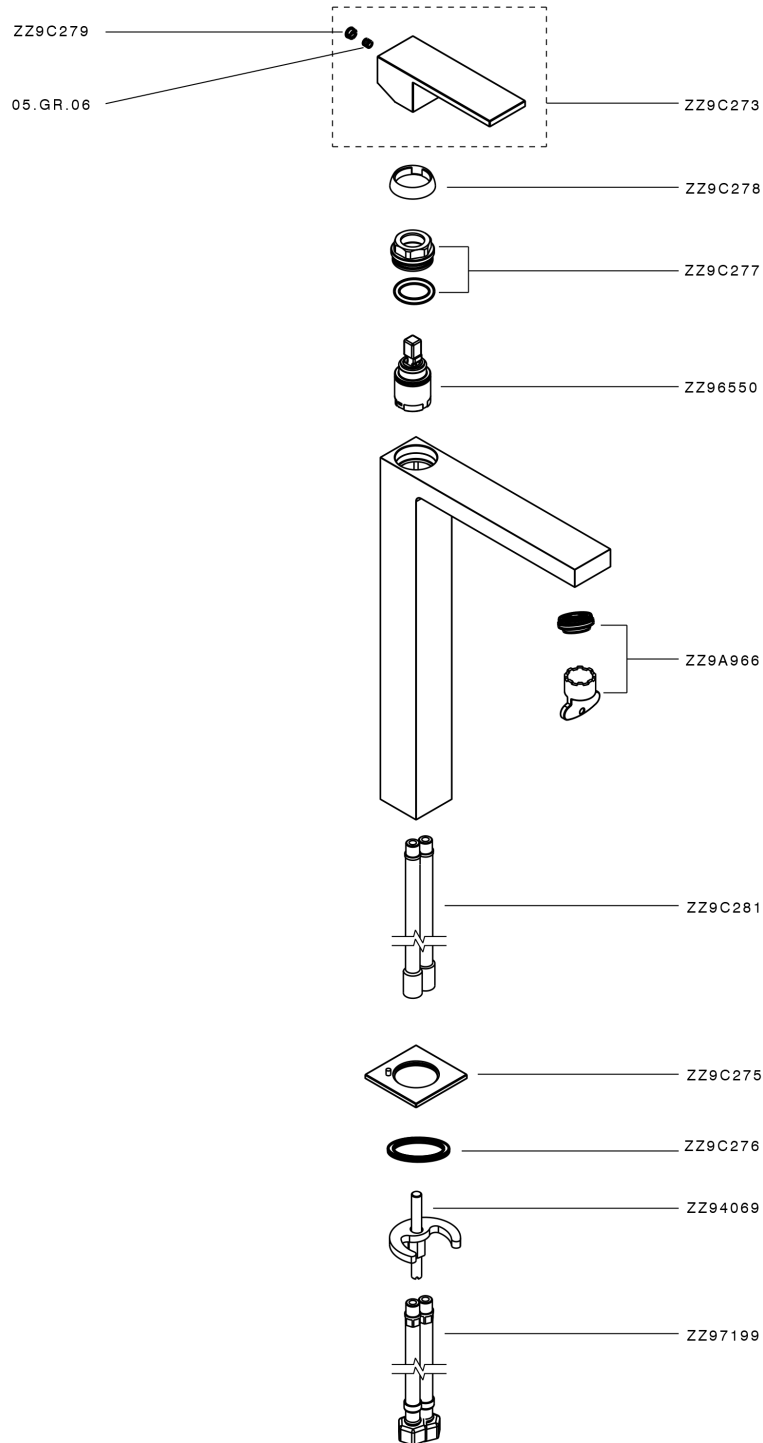

Single lever tall basin mixer NUOVA EGO_NE004544

NE004544

<https://en.huberitalia.com/single-lever-tall-basin-mixer-nuova-ego-ne004544>

2025-04-08