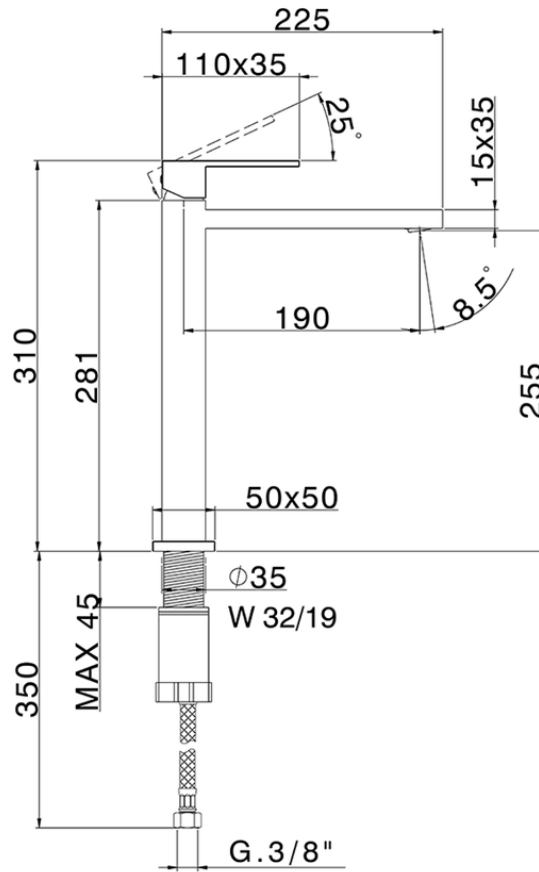

Single lever tall basin mixer NUOVA EGO_NE004544

NE004544

<https://en.huberitalia.com/single-lever-tall-basin-mixer-nuova-ego-ne004544>

2025-04-24