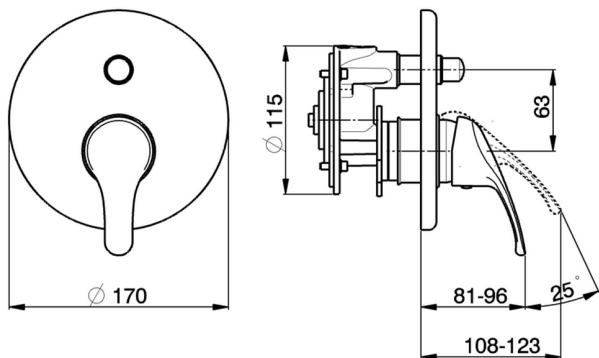

Concealed single lever bath-shower valve BACCARAT_BC000211

MODEL **BC000211**

Concealed single lever bath-shower valve, with concealed part, 2-outlet automatic diverter

AVAILABLE FINISHINGS

CHARACTERISTICS

Cartridge Spare Parts **ZZ95274000**

40 mm Cartridge

Installation **Concealed**

2024-09-19