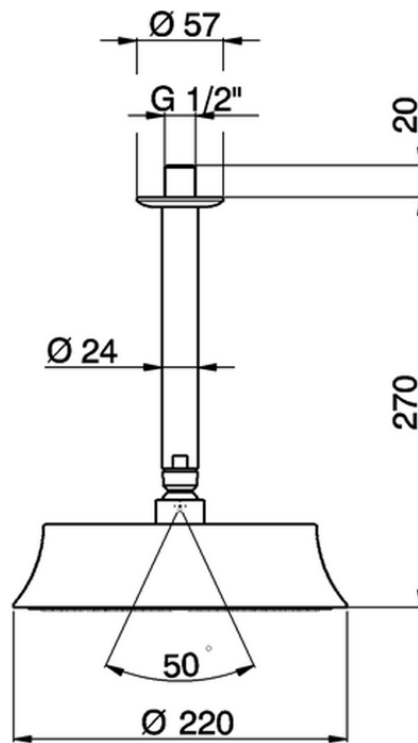

Ceiling shower arm with showerhead SHOWER_SS013280

SS013280

<https://en.huberitalia.com/ceiling-shower-arm-with-showerhead-shower-ss013280>

2025-02-11