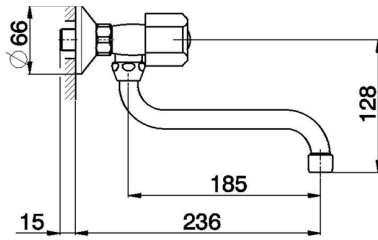

Exposed sink mixer EVA_EV000400

MODEL **EV000400**

Exposed sink mixer, swivel spout, without handles

AVAILABLE FINISHINGS

CHARACTERISTICS

2024-12-22