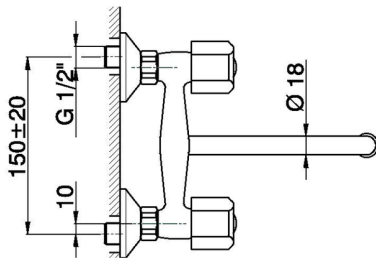

Exposed sink mixer EVA_EV000400

MODEL **EV000400**

Exposed sink mixer, swivel spout, without handles

AVAILABLE FINISHINGS

CHARACTERISTICS

2024-12-22