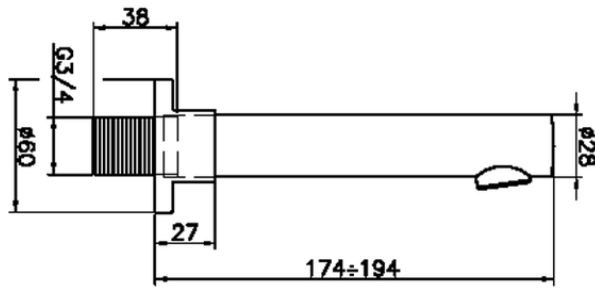

Filler spout SUITE_SU000240

SU000240

<https://en.huberitalia.com/filler-spout-suite-su000240>

2024-12-19