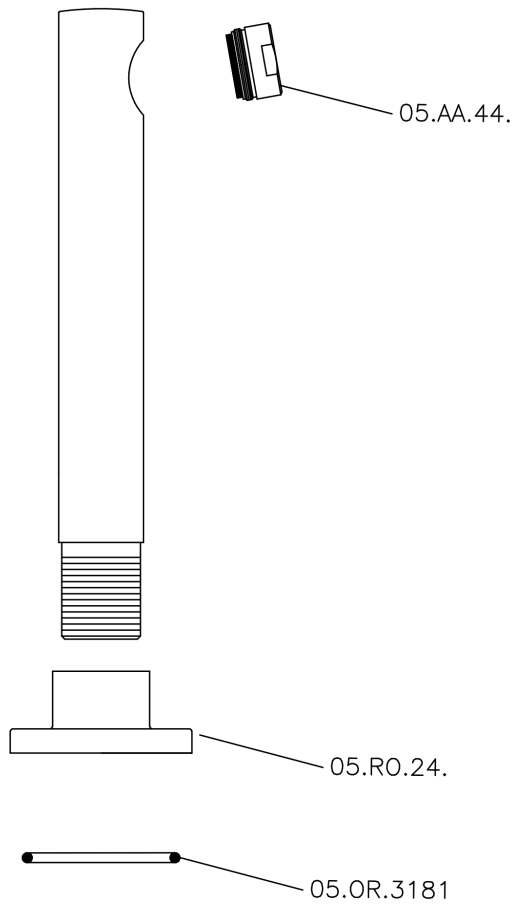

Filler spout SUITE_SU000240

MODEL **SU000240**

Filler spout, 194 mm length, 3/4" M connection

AVAILABLE FINISHINGS

-  **21** 21 Chrome
-  **40** 40 Matt Black
-  **2F** 2F Brushed Nickel
-  **2W** 2W Brushed Gold

CHARACTERISTICS

Filler spout SUITE_SU000240

SU000240

<https://en.huberitalia.com/filler-spout-suite-su000240>

2024-12-19