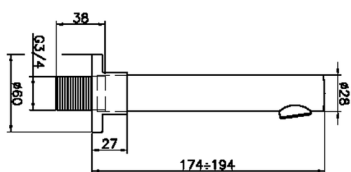

Filler spout SUITE_SU000240

MODEL **SU000240**

Filler spout, 194 mm length, 3/4" M connection

AVAILABLE FINISHINGS

-  **21** 21 Chrome
-  **40** 40 Matt Black
-  **2F** 2F Brushed Nickel
-  **2W** 2W Brushed Gold

CHARACTERISTICS

Filler spout SUITE_SU000240

SU000240

<https://en.huberitalia.com/filler-spout-suite-su000240>

2024-12-19