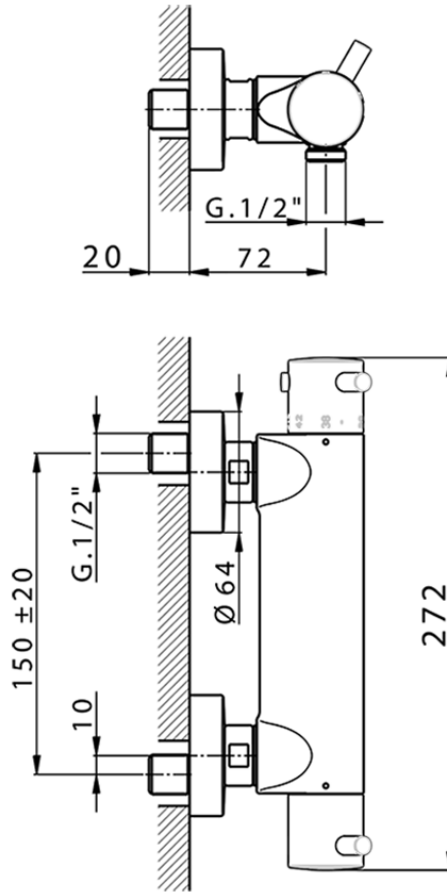

Thermostatic shower mixer NUOVA KIRUNA\_K2T01010

K2T01010

<https://en.huberitalia.com/thermostatic-shower-mixer-nuova-kiruna-k2t01010>

2025-04-24