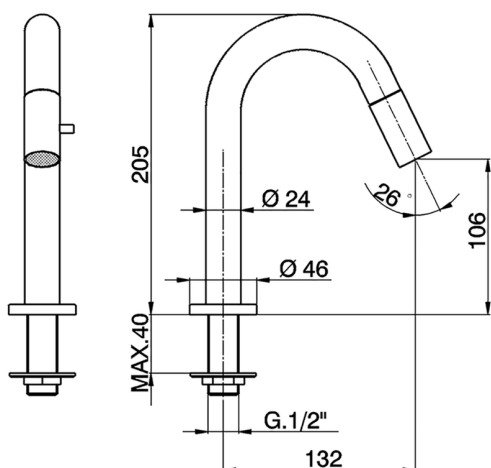

## Pillar tap CHRONOS\_CR000910

MODEL **CR000910**

Pillar tap, without pop-up waste, swivel spout, without flexible hoses

AVAILABLE FINISHINGS

CHARACTERISTICS

2024-12-22