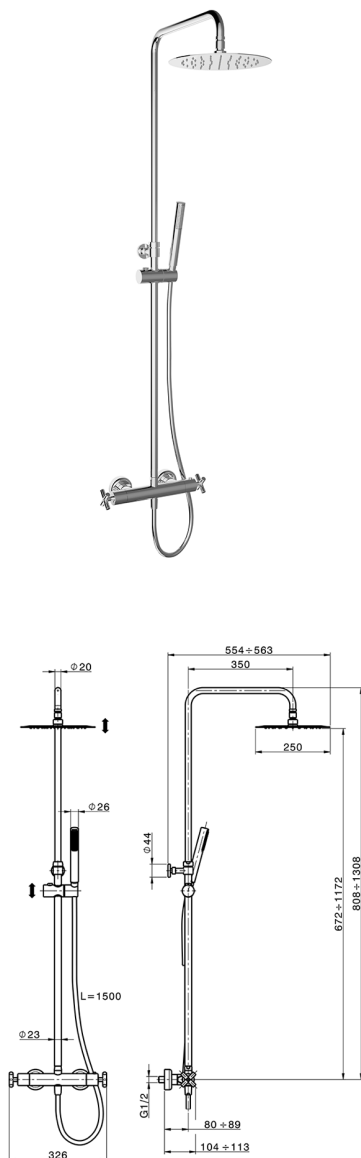

2-function Thermostatic shower set COLUMNS_SUC8201D

MODEL **SUC8201D**

2-function Thermostatic shower set, 2-outlet devia stop, adjustable Riser Column, sliding handshower bracket, 26 mm ABS minimalistic one spray handshower, D.250 mm INOX round showerhead, 150 cm smooth SUPREME Flexible Hose

AVAILABLE FINISHINGS

CHARACTERISTICS

Cartridge Spare Parts **24.04A.PP**

8x20 Plus P Thermostatic Valve

DeviaStop

The Huber Devia Stop technology allows to adjust the water flow and to direct it to the selected output point (overhead soaker, hand shower, etc).