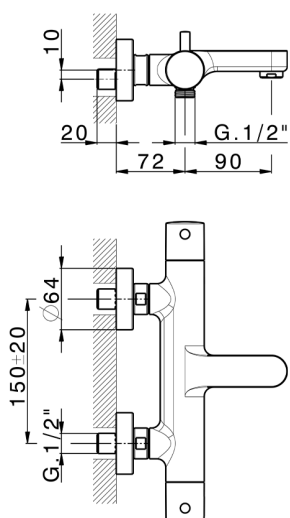

## Thermostatic bath mixer M32\_MTT23016

MODEL **MTT23016**

Thermostatic bath mixer, without shower set

### CHARACTERISTICS

Cartridge Spare Parts **22.04A.AR - ZZ97279004**

**Argo 2 (long filter) Thermostatic Valve**