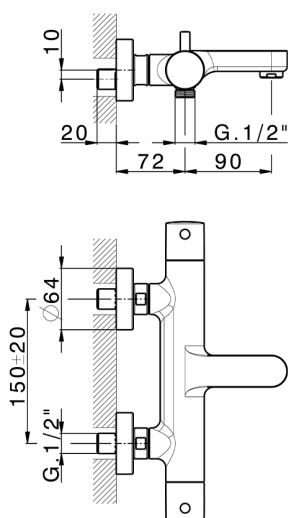

Thermostatic bath mixer M32_MTT23016

MODEL **MTT23016**

Thermostatic bath mixer, without shower set

AVAILABLE FINISHINGS

-  **21** 21 Chrome
-  **26** 26 Old Copper
-  **2F** 2F Brushed Nickel
-  **2W** 2W Brushed Gold
-  **40** 40 Matt Black
-  **4Q** 4Q Matt White

CHARACTERISTICS

Cartridge Spare Parts **22.04A.AR - ZZ97279004**

Argo 2 (long filter) Thermostatic Valve

DeviaStop

The Huber Devia Stop technology allows to adjust the water flow and to direct it to the selected output point (overhead soaker, hand shower, etc).