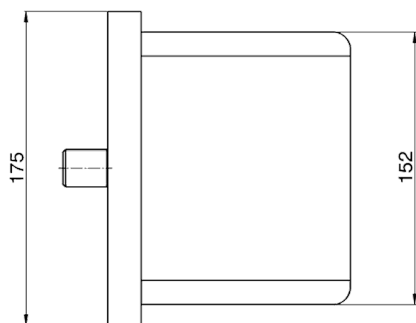

CHARACTERISTICS

2024-11-15