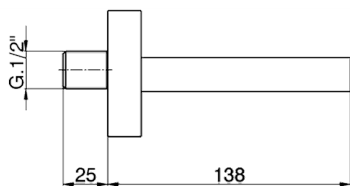

AVAILABLE FINISHINGS

- **21** 21 Chrome
- **2F** 2F Brushed Nickel
- **2B** 2B Polished Nickel

CHARACTERISTICS