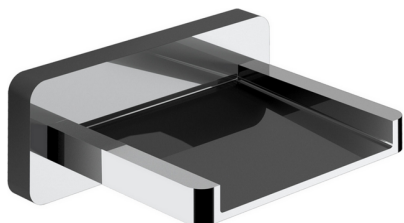

## Spout COMPONENTS\_ZB002190

MODEL **ZB002190**

Spout,cascade spray,1/2" M connection,138 mm length

### AVAILABLE FINISHINGS

-  **21** 21 Chrome
-  **2F** 2F Brushed Nickel
-  **2B** 2B Polished Nickel