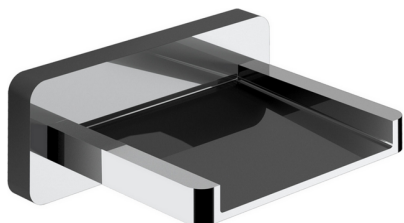

Spout COMPONENTS_ZB002190

MODEL **ZB002190**

Spout,cascade spray,1/2" M connection,138 mm length

AVAILABLE FINISHINGS

21 21 Chrome

2F 2F Brushed Nickel

2B 2B Polished Nickel

CHARACTERISTICS