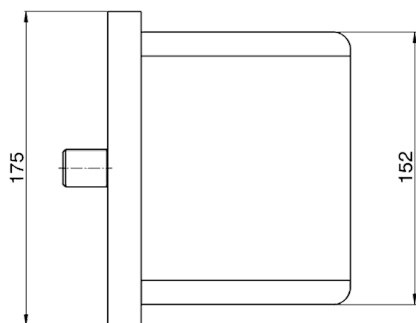

Spout COMPONENTS_ZB002190

MODEL **ZB002190**

Spout,cascade spray,1/2" M connection,138 mm length

AVAILABLE FINISHINGS

21 21 Chrome

2F 2F Brushed Nickel

2B 2B Polished Nickel

CHARACTERISTICS