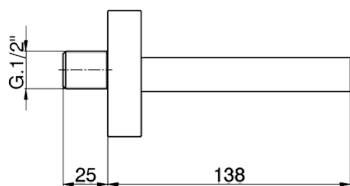

Spout COMPONENTS_ZB002190

MODEL **ZB002190**

Spout,cascade spray,1/2" M connection,138 mm length

AVAILABLE FINISHINGS

21 21 Chrome

2F 2F Brushed Nickel

2B 2B Polished Nickel

CHARACTERISTICS