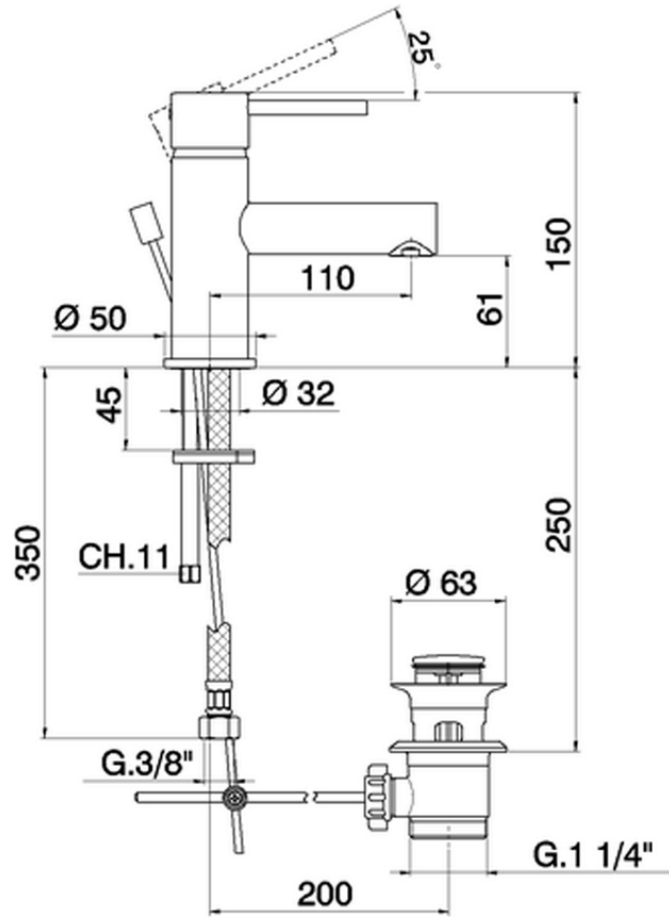

Single lever washbasin mixer TRATTO EVO\_TV000510

TV000510

<https://en.huberitalia.com/single-lever-washbasin-mixer-tratto-evo-tv000510>

2024-11-15