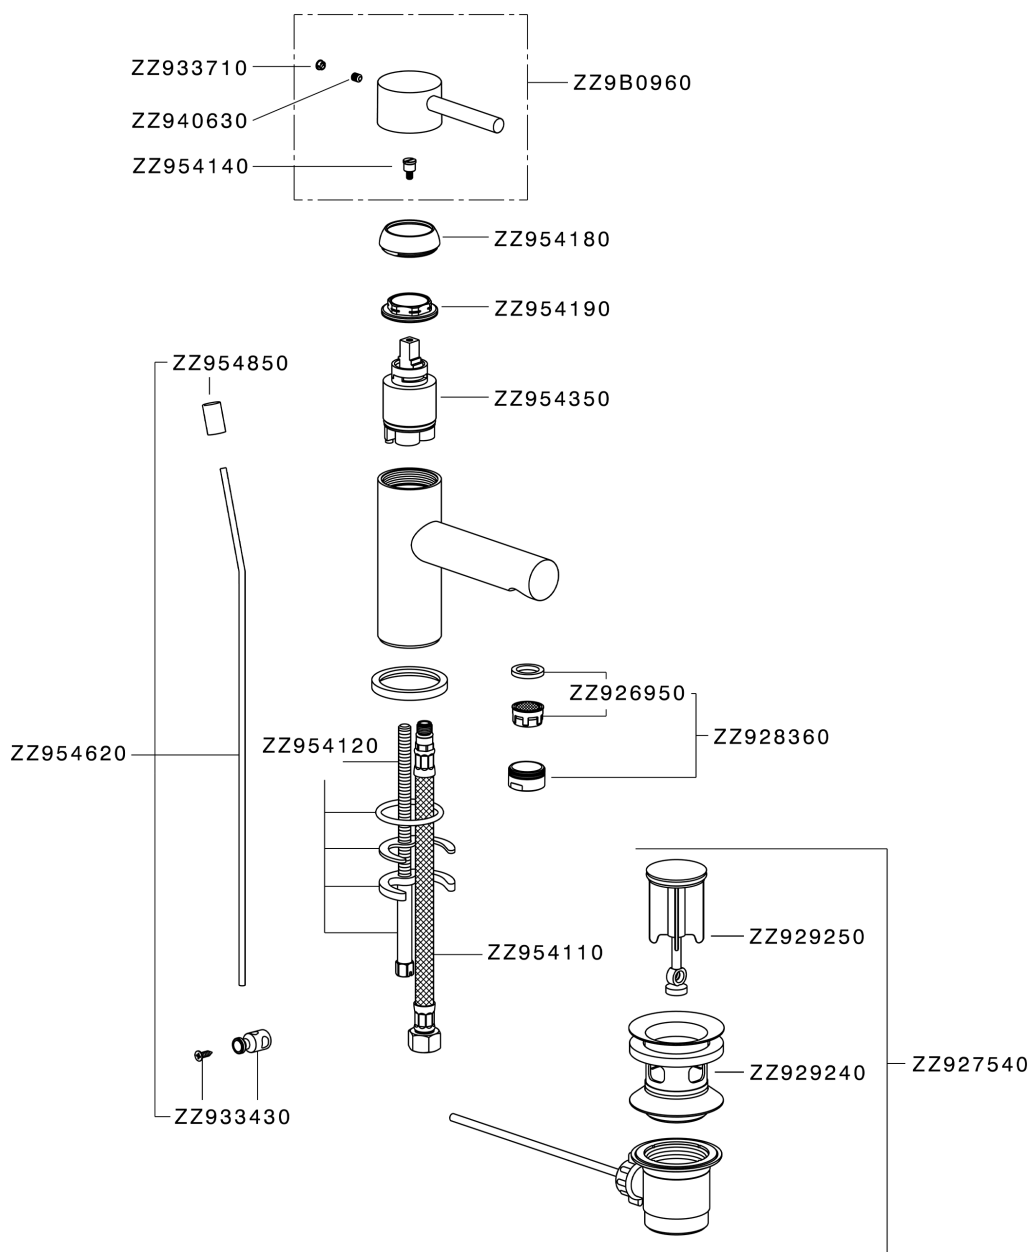

Single lever washbasin mixer TRATTO EVO_TV000510

TV000510

<https://en.huberitalia.com/single-lever-washbasin-mixer-tratto-evo-tv000510>

2024-11-15