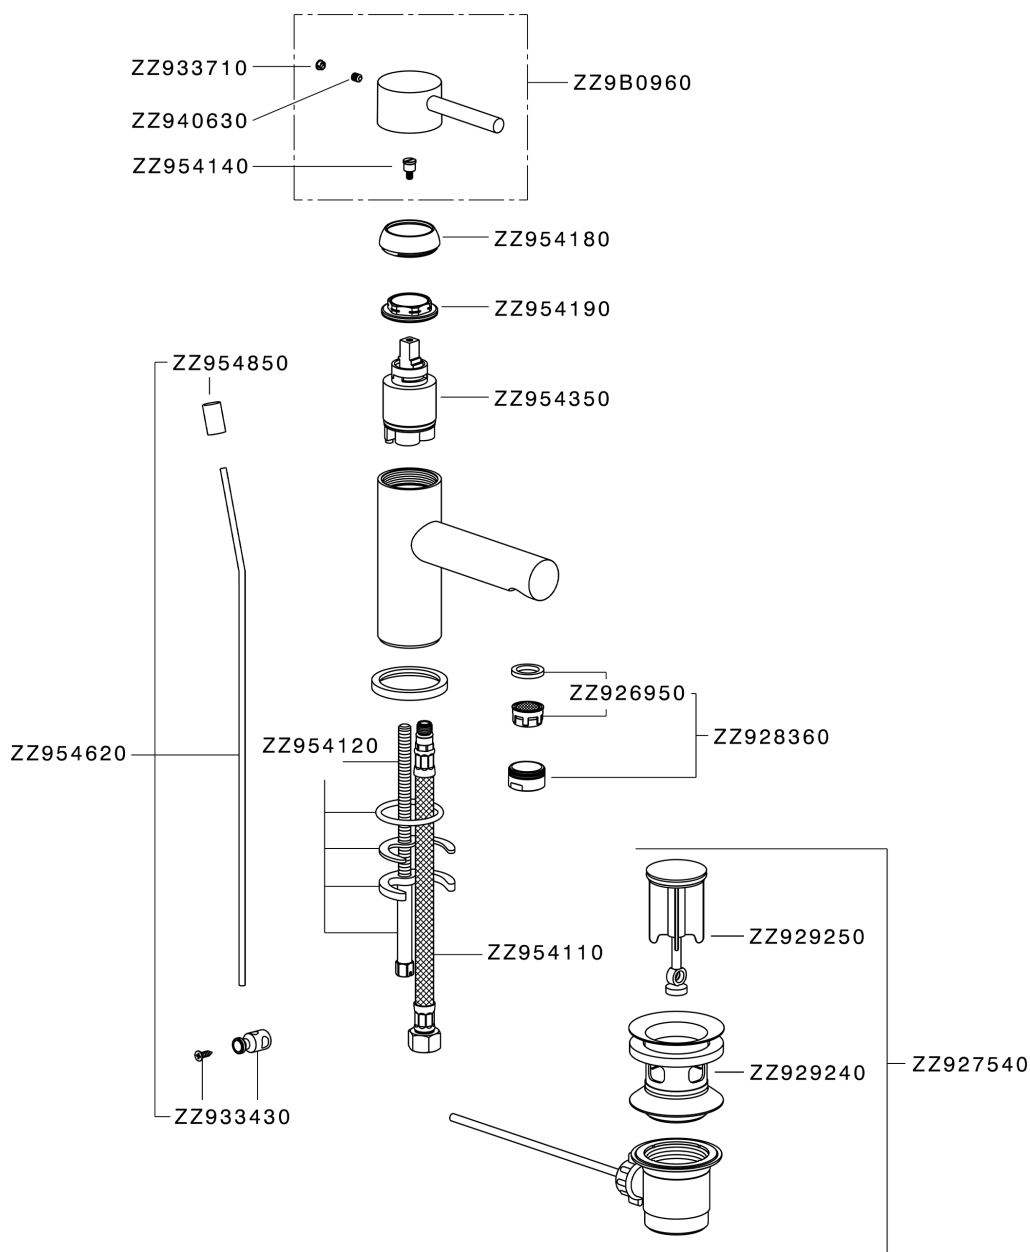

## Single lever washbasin mixer TRATTO EVO\_TV000510

MODEL **TV000510**

Single lever washbasin mixer, with 1"1/4 automatic pop up waste, G.3/8" stainless steel flexible hoses

AVAILABLE FINISHINGS

CHARACTERISTICS

Cartridge Spare Parts **ZZ95435000**

**35 mm Cartridge**

### EcoStop

EcoStop feature limits water flow to approximately 50% of maximum output with one point of resistance on setting. Push slightly past the middle stop only when full water output is required. This will save water up to 50%.

## Single lever washbasin mixer TRATTO EVO\_TV000510

TV000510

<https://en.huberitalia.com/single-lever-washbasin-mixer-tratto-evo-tv000510>

2024-11-15