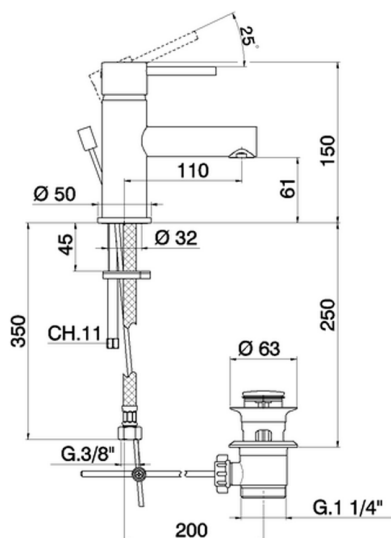

## Single lever washbasin mixer TRATTO EVO\_TV000510

MODEL **TV000510**

Single lever washbasin mixer, with 1"1/4 automatic pop up waste, G.3/8" stainless steel flexible hoses

AVAILABLE FINISHINGS

CHARACTERISTICS

Cartridge Spare Parts **ZZ95435000**

**35 mm Cartridge**

### EcoStop

EcoStop feature limits water flow to approximately 50% of maximum output with one point of resistance on setting. Push slightly past the middle stop only when full water output is required. This will save water up to 50%.

## Single lever washbasin mixer TRATTO EVO\_TV000510

TV000510

<https://en.huberitalia.com/single-lever-washbasin-mixer-tratto-evo-tv000510>

2024-11-15