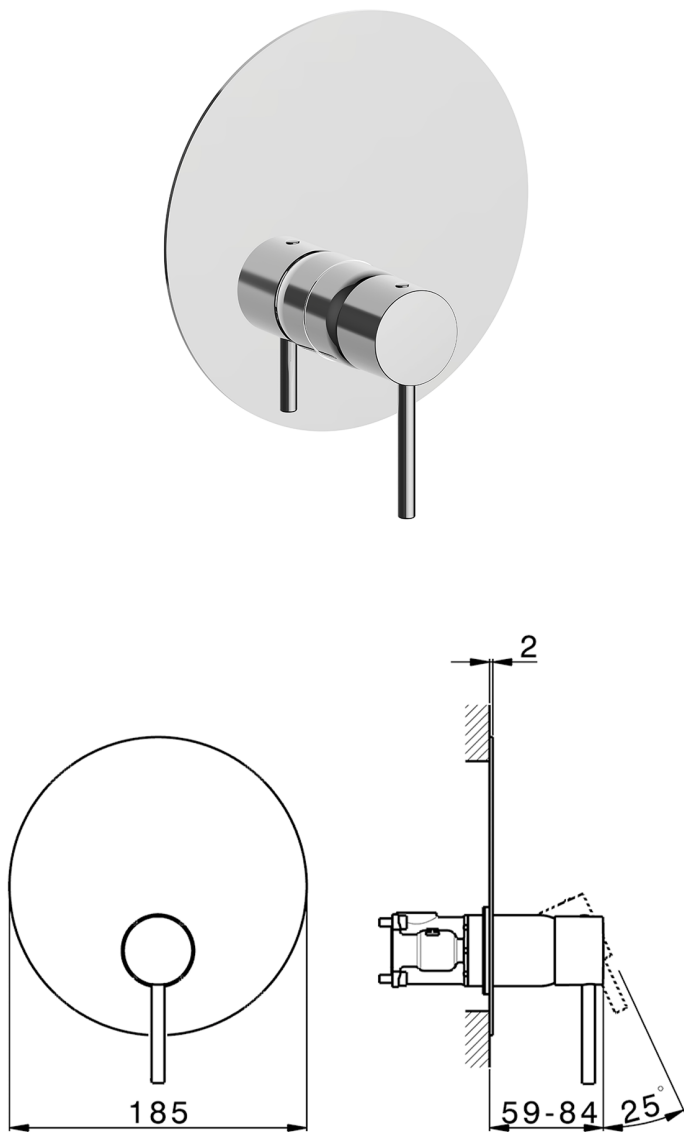

Exposed part for Single Lever One Box Valve M32_MT0BM010

MODEL **MT0BM010**

Exposed part for Single Lever One Box Valve, 1 Outlet, Minimum depth of installation: 67 mm, without concealed part, for items ZB00B030-ZB00B031

AVAILABLE FINISHINGS

-  **21** 21 Chrome
-  **26** 26 Old Copper
-  **2F** 2F Brushed Nickel
-  **2W** 2W Brushed Gold
-  **40** 40 Matt Black
-  **4Q** 4Q Matt White

CHARACTERISTICS

Cartridge Spare Parts **ZZ97179000**
 Installation **Concealed**
 Required concealed parts **ZB00B031**
ZB00B030

One Box Universal Concealed Part ONE BOX_ZB00B031

MODEL **ZB00B031**

One Box Universal Concealed Part, for 1 or 2 or 3 outlet thermostatic or single lever, without trim kit, with noise reducers, with sealing gasket