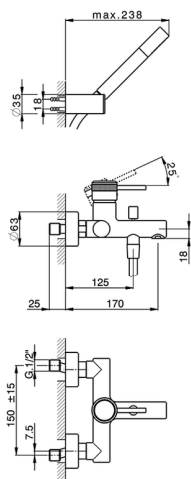

Single lever bath mixer, with shower set CHRONOS_CR000126

MODEL **CR000126**

Single lever bath mixer, with shower set, wall mounted adjustable handshower bracket, Brass
D.24mm minimalistic one spray handshower, 150 cm SUPREME flexible hose

AVAILABLE FINISHINGS

-  **21** 21 Chrome
-  **2F** 2F Brushed Nickel
-  **2Q** 2Q Black Titanium

CHARACTERISTICS

Cartridge Spare Parts **ZZ95435000**

35 mm Cartridge

2024-12-18