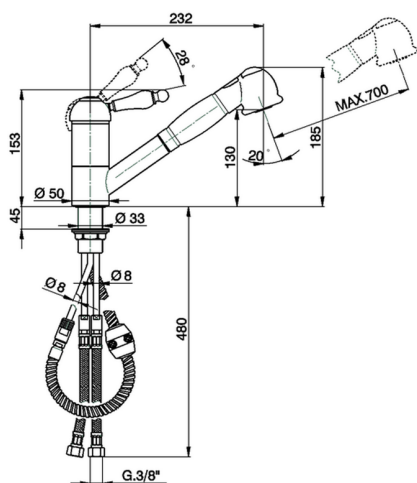

Single lever sink mixer with extrac.shower KITCHEN_CM002570

MODEL **CM002570**

Single lever sink mixer with extrac.shower,swivel spout,2 sprays handshower,150 cm Brass flexible hose

AVAILABLE FINISHINGS

21 21 Chrome

CHARACTERISTICS

Cartridge Spare Parts **ZZ92909000**

43 mm Cartridge

2024-12-21