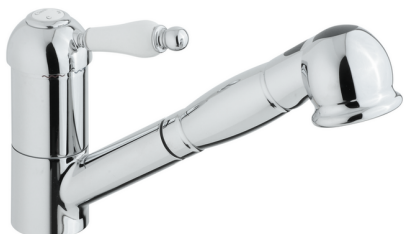

Single lever sink mixer with extrac.shower KITCHEN_CM002570

MODEL **CM002570**

Single lever sink mixer with extrac.shower,swivel spout,2 sprays handshower,150 cm Brass flexible hose

AVAILABLE FINISHINGS

21 21 Chrome

CHARACTERISTICS

Cartridge Spare Parts **ZZ92909000**

43 mm Cartridge

2024-12-21