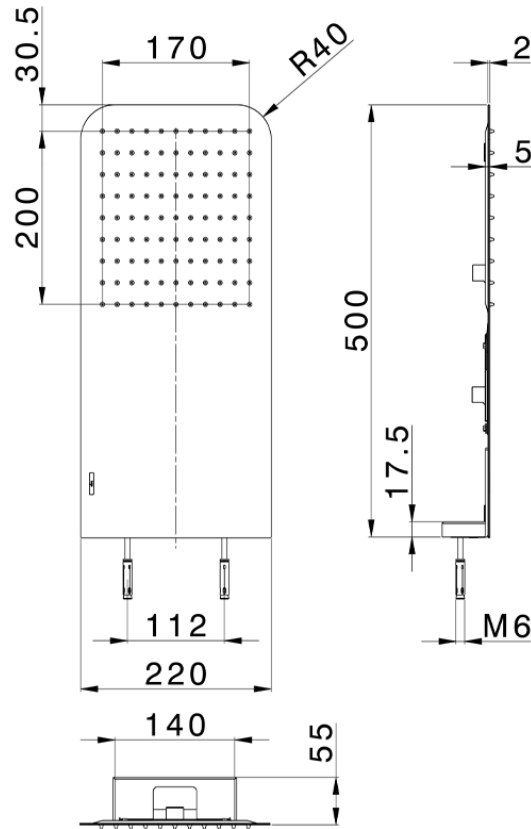

500x220 mm wall-mounted showerhead ZEN_ZS122100

ZS122100

<https://en.huberitalia.com/500x220-mm-wall-mounted-showerhead-zen-zs122100>

2024-12-23