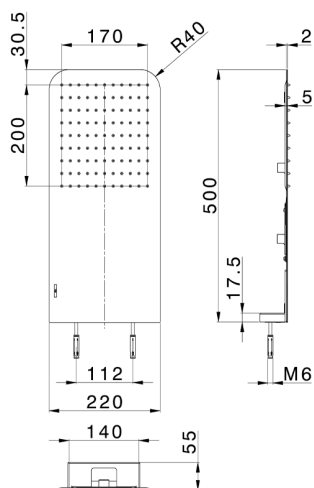

500x220 mm wall-mounted showerhead ZEN_ZS122100

MODEL **ZS122100**

500x220 mm wall-mounted showerhead, rain function, with patented safety valve, Stainless Steel AISI 304

AVAILABLE FINISHINGS

- **40** 40 Matt Black
- **4Q** 4Q Matt White
- **D1** D1 Brushed Inox
- **D2** D2 Polished Inox

CHARACTERISTICS

2024-12-23