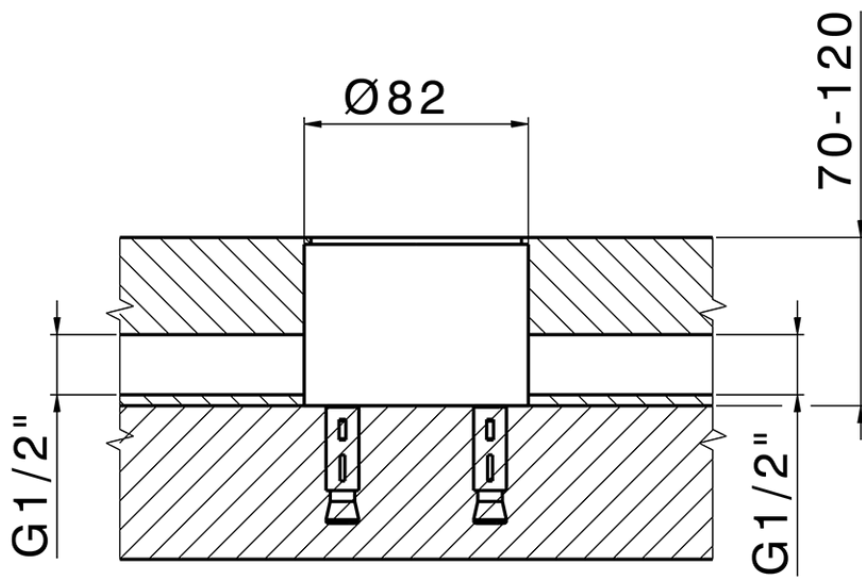

Exposed part for single-lever bath shower mixer M32_MT014200

MT014200

<https://en.huberitalia.com/exposed-part-for-single-lever-bath-shower-mixer-m32-mt014200>

ZB004510

<https://en.huberitalia.com/concealed-part-single-lever-free-standing-concealed-zb004510>