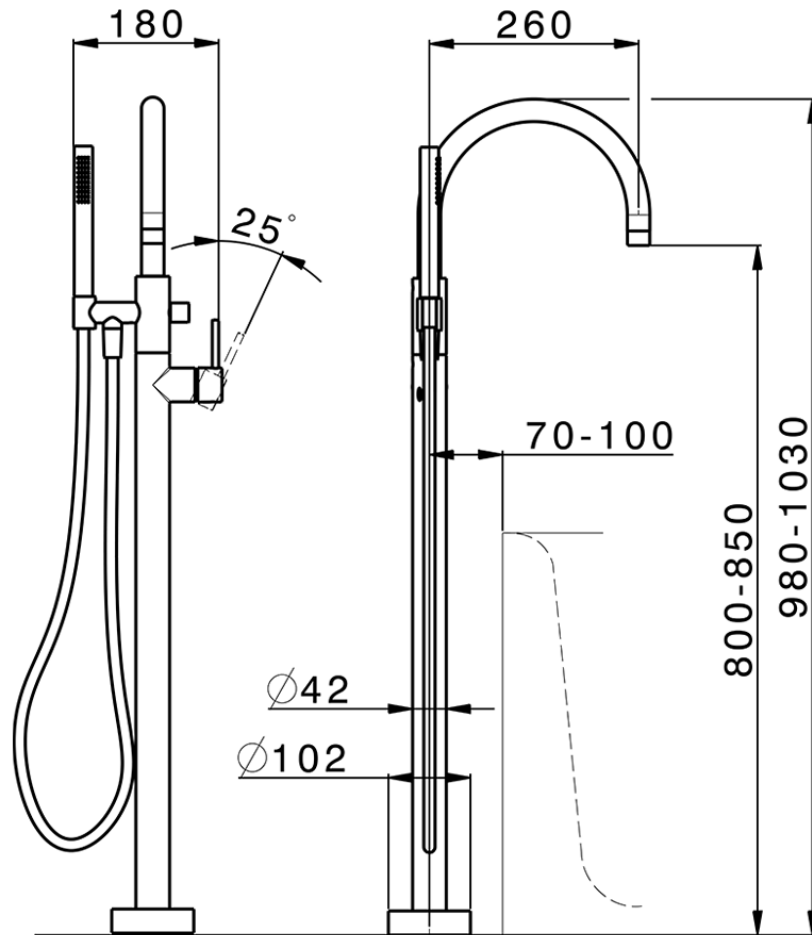

Exposed part for single-lever bath shower mixer M32_MT014200

MT014200

<https://en.huberitalia.com/exposed-part-for-single-lever-bath-shower-mixer-m32-mt014200>

ZB004510

<https://en.huberitalia.com/concealed-part-single-lever-free-standing-concealed-zb004510>