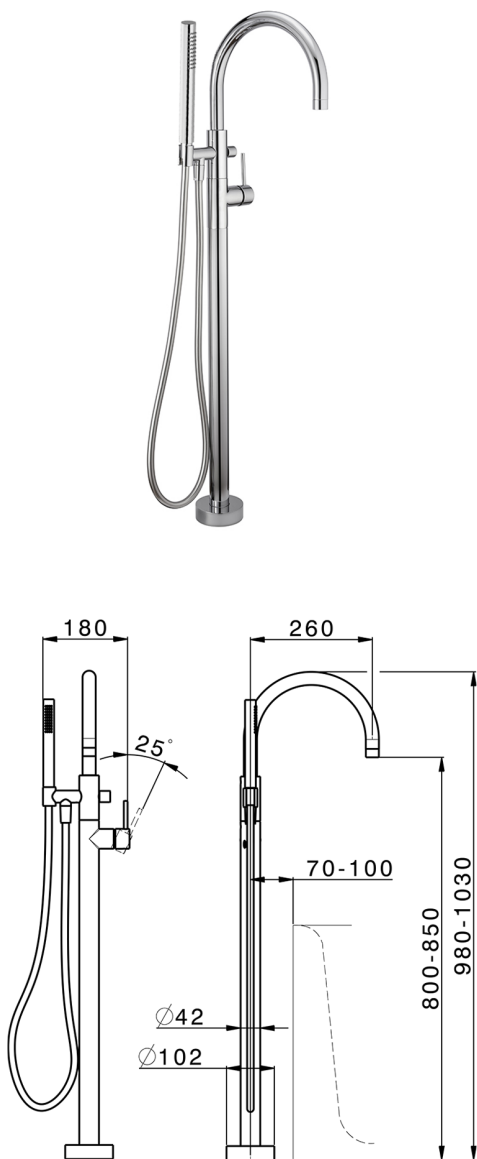

## Exposed part for single-lever bath shower mixer M32\_MT014200

MODEL **MT014200**

Exposed part for single-lever bath shower mixer, handshower holder on column, 23 mm Brass One Spray handshower, 150 cm smooth SUPREME Flexible Hose, without concealed part (for item ZB004510)

### AVAILABLE FINISHINGS

-  **21** 21 Chrome
-  **26** 26 Old Copper
-  **2F** 2F Brushed Nickel
-  **2W** 2W Brushed Gold
-  **40** 40 Matt Black
-  **4Q** 4Q Matt White

### CHARACTERISTICS

Cartridge Spare Parts **ZZ95409000**

**35 mm Cartridge**

Installation **Concealed**

Required concealed parts **ZB004510**

**Concealed part single lever free-standing CONCEALED\_ZB004510**

MODEL **ZB004510**

Floor mounted concealed part, for free-standing mixer

AVAILABLE FINISHINGS

 **04** 04 Without finishing

CHARACTERISTICS

Installation	<b>Concealed</b>
Concealed	<b>1</b>

2024-09-19