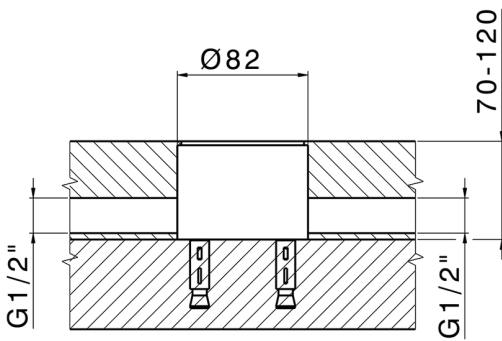

## Exposed part for single-lever bath shower mixer M32\_MT014200

MODEL **MT014200**

Exposed part for single-lever bath shower mixer, handshower holder on column, 23 mm Brass One Spray handshower, 150 cm smooth SUPREME Flexible Hose, without concealed part (for item ZB004510)

### CHARACTERISTICS

Cartridge Spare Parts **ZZ95409000**

**35 mm Cartridge**

Installation **Concealed**

Required concealed parts **ZB004510**

**Concealed part single lever free-standing CONCEALED\_ZB004510**

MODEL **ZB004510**

Floor mounted concealed part, for free-standing mixer

AVAILABLE FINISHINGS

 **04** 04 Without finishing

CHARACTERISTICS

Installation	<b>Concealed</b>
Concealed	<b>1</b>

2024-09-19