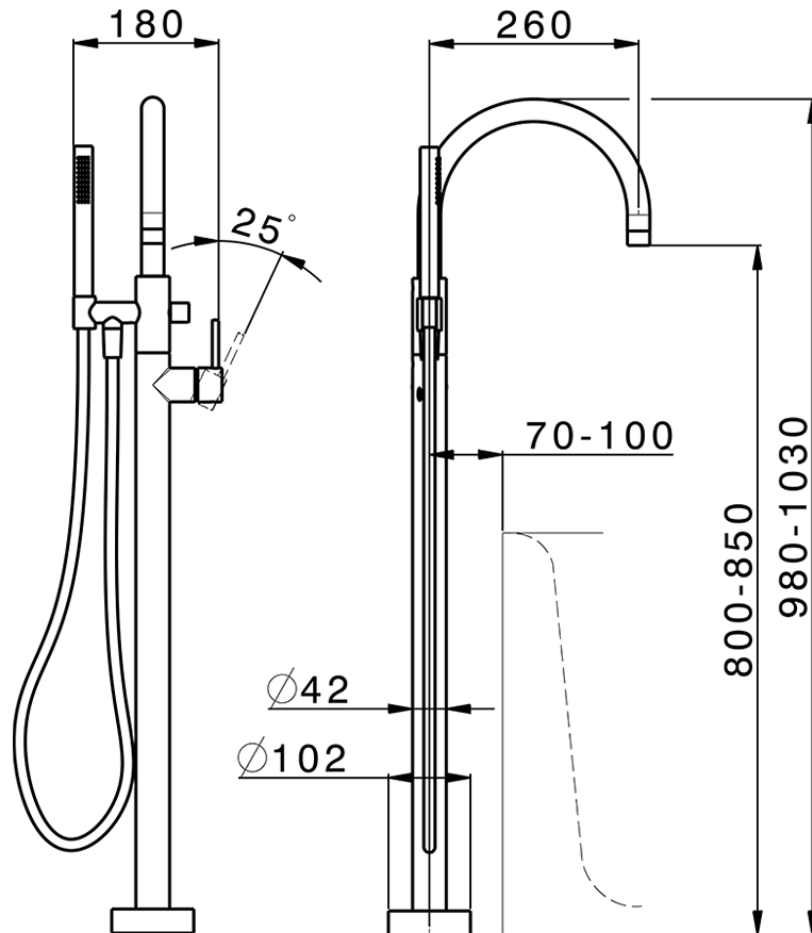

## Exposed part for single-lever bath shower mixer M32\_MT014200

MT014200

<https://en.huberitalia.com/exposed-part-for-single-lever-bath-shower-mixer-m32-mt014200>

ZB004510

<https://en.huberitalia.com/concealed-part-single-lever-free-standing-concealed-zb004510>