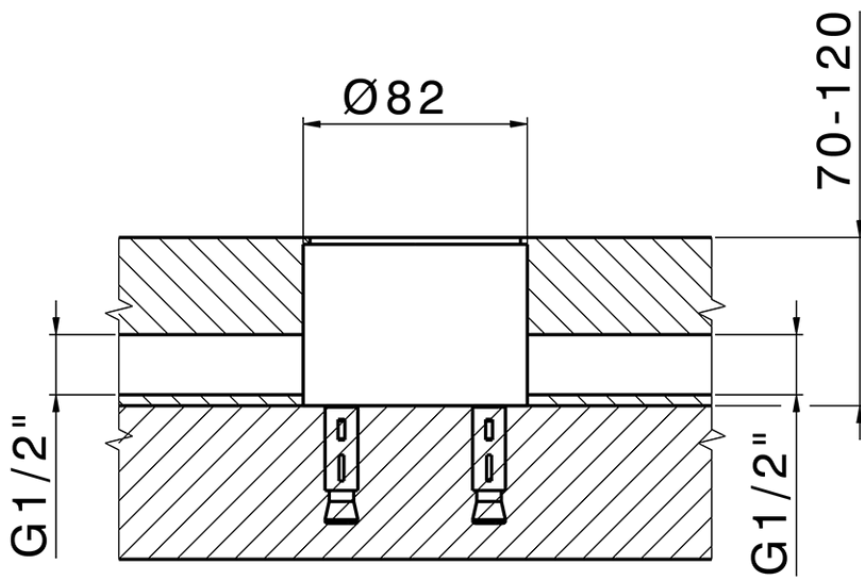

Exposed part for single-lever bath shower mixer M32_MT014200

MT014200

<https://en.huberitalia.com/exposed-part-for-single-lever-bath-shower-mixer-m32-mt014200>

ZB004510

<https://en.huberitalia.com/concealed-part-single-lever-free-standing-concealed-zb004510>