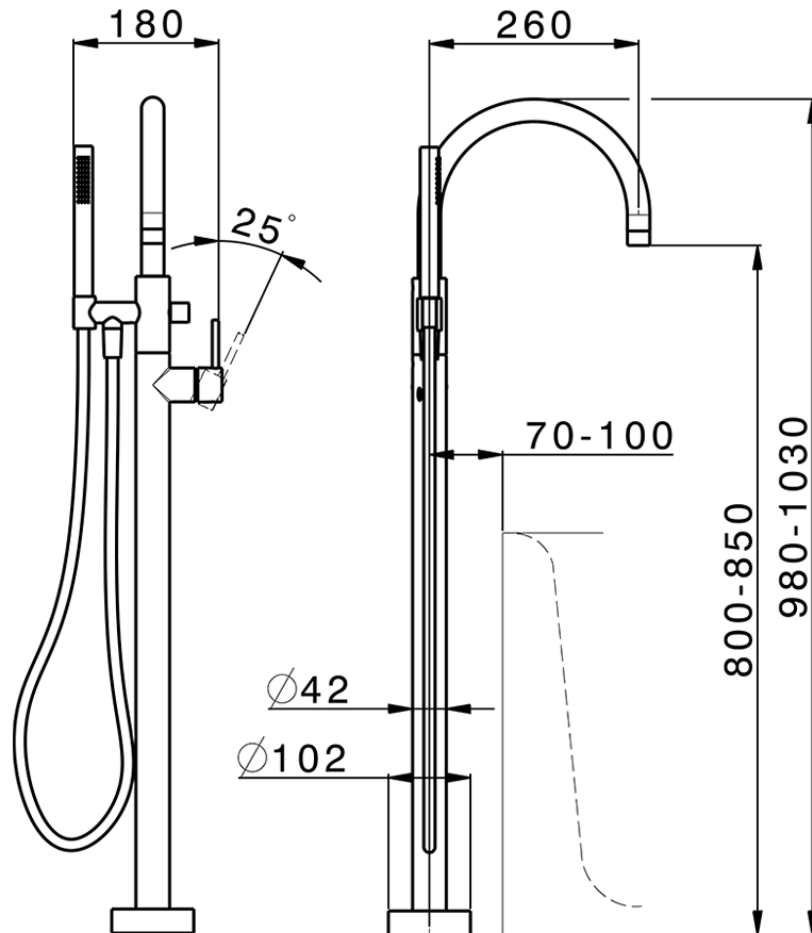

Exposed part for single-lever bath shower mixer M32_MT014200

MT014200

<https://en.huberitalia.com/exposed-part-for-single-lever-bath-shower-mixer-m32-mt014200>

ZB004510

<https://en.huberitalia.com/concealed-part-single-lever-free-standing-concealed-zb004510>