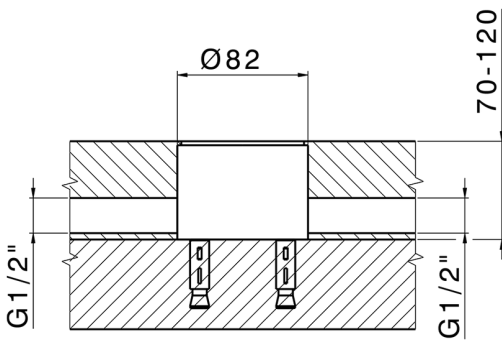

Concealed part single lever free-standing CONCEALED_ZB004510

MODEL **ZB004510**

Floor mounted concealed part, for free-standing mixer

AVAILABLE FINISHINGS

04 04 Without finishing

CHARACTERISTICS

Installation	Concealed
Concealed	1

2024-09-19