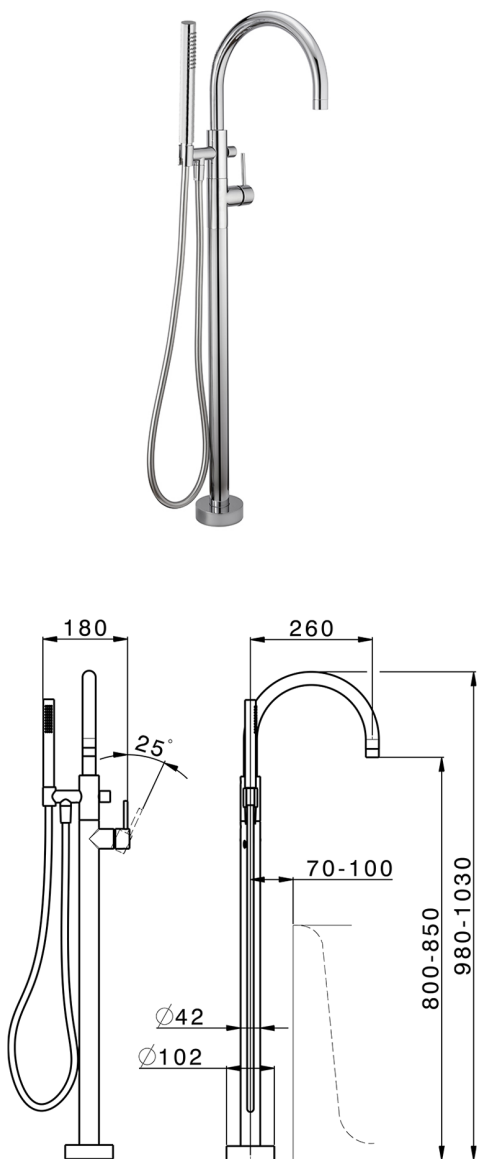

Exposed part for single-lever bath shower mixer M32_MT014200

MODEL **MT014200**

Exposed part for single-lever bath shower mixer, handshower holder on column, 23 mm Brass One Spray handshower, 150 cm smooth SUPREME Flexible Hose, without concealed part (for item ZB004510)

AVAILABLE FINISHINGS

-  **21** 21 Chrome
-  **26** 26 Old Copper
-  **2F** 2F Brushed Nickel
-  **2W** 2W Brushed Gold
-  **40** 40 Matt Black
-  **4Q** 4Q Matt White

CHARACTERISTICS

Cartridge Spare Parts **ZZ95409000**

35 mm Cartridge

Installation **Concealed**

Required concealed parts **ZB004510**

Concealed part single lever free-standing CONCEALED_ZB004510

MODEL **ZB004510**

Floor mounted concealed part, for free-standing mixer