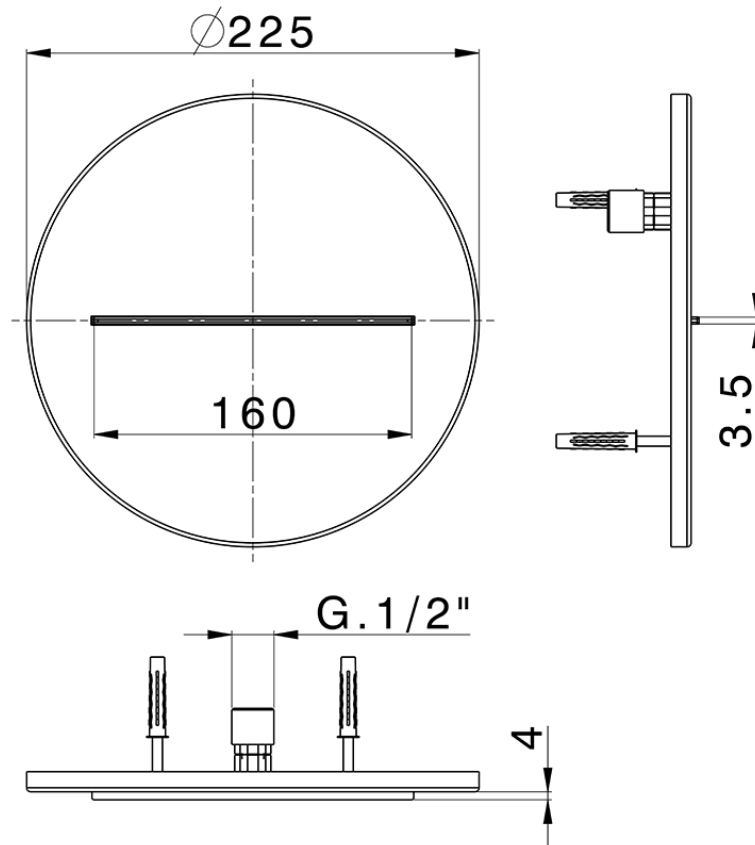

## Ø 225 mm wall-mounted waterfall spout ZEN\_ZS129130

ZS129130

<https://en.huberitalia.com/o-225-mm-wall-mounted-waterfall-spout-zen-zs129130>

2025-04-25