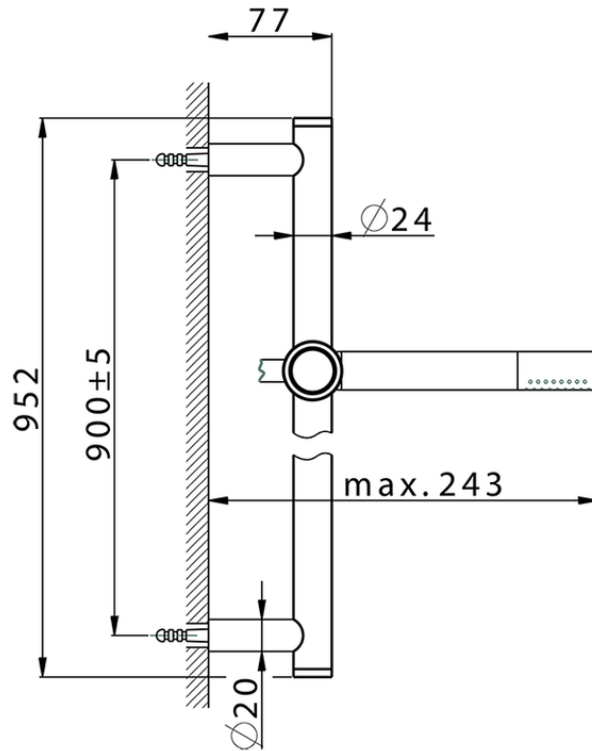

## Slide rail shower set SHOWER\_CR003110

CR003110

<https://en.huberitalia.com/slide-rail-shower-set-shower-cr003110>

2024-11-15