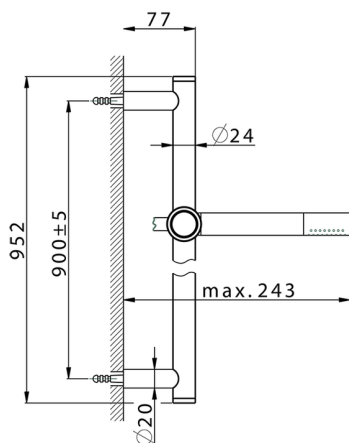

CHARACTERISTICS

2024-11-15