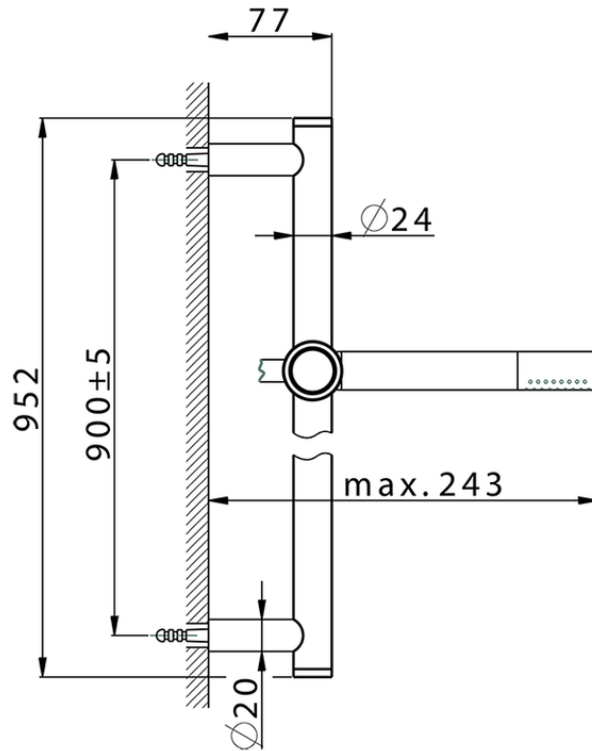

Slide rail shower set SHOWER_CR003110

CR003110

<https://en.huberitalia.com/slide-rail-shower-set-shower-cr003110>

2024-11-15