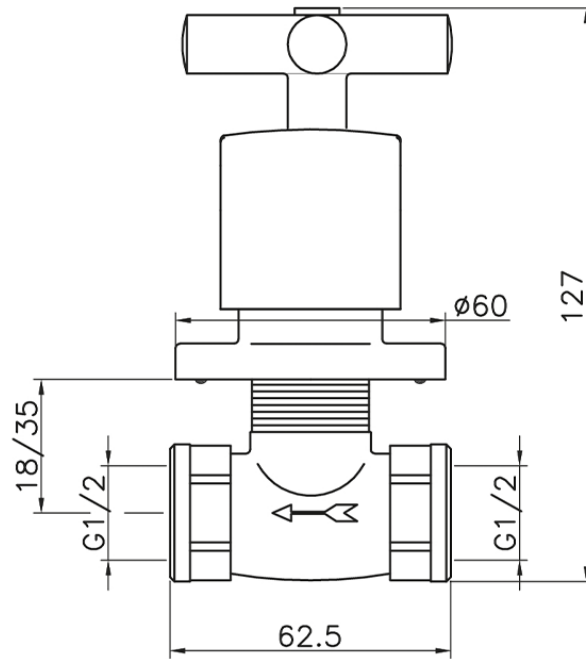

Concealed stop valve SUITE_SU000310

SU000310

<https://en.huberitalia.com/concealed-stop-valve-suite-su000310>

2024-11-15