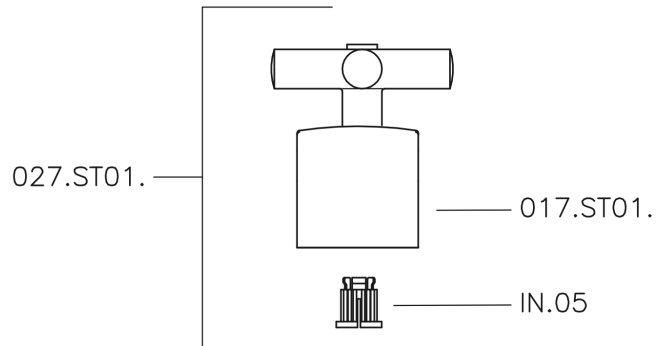

## Concealed stop valve SUITE\_SU000310

SU000310

<https://en.huberitalia.com/concealed-stop-valve-suite-su000310>

2024-11-15