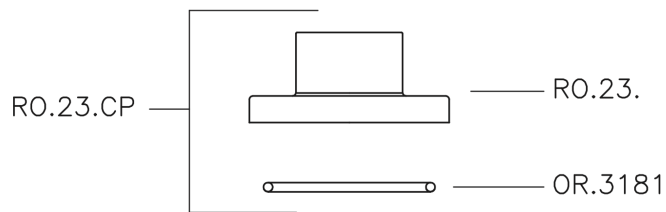

## Concealed stop valve SUITE\_SU000310

SU000310

<https://en.huberitalia.com/concealed-stop-valve-suite-su000310>

2024-11-15