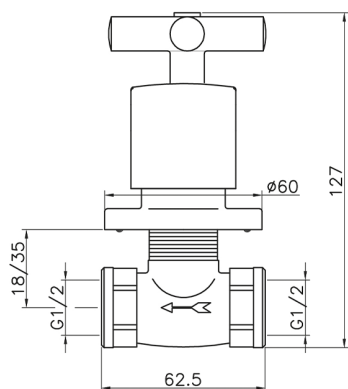

Concealed stop valve SUITE_SU000310

MODEL **SU000310**

Concealed stop valve, 1/2" F outlet

AVAILABLE FINISHINGS

- 
21 21 Chrome
- 
40 40 Matt Black
- 
2F 2F Brushed Nickel
- 
2W 2W Brushed Gold

CHARACTERISTICS

Installation **Concealed**

Concealed stop valve SUITE_SU000310

SU000310

<https://en.huberitalia.com/concealed-stop-valve-suite-su000310>

2024-11-15