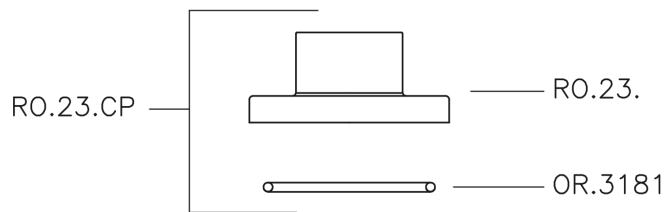

Concealed stop valve SUITE_SU000310

MODEL **SU000310**

Concealed stop valve, 1/2" F outlet

AVAILABLE FINISHINGS

- 
21 21 Chrome
- 
40 40 Matt Black
- 
2F 2F Brushed Nickel
- 
2W 2W Brushed Gold

CHARACTERISTICS

Installation **Concealed**

Concealed stop valve SUITE_SU000310

SU000310

<https://en.huberitalia.com/concealed-stop-valve-suite-su000310>

2024-11-15