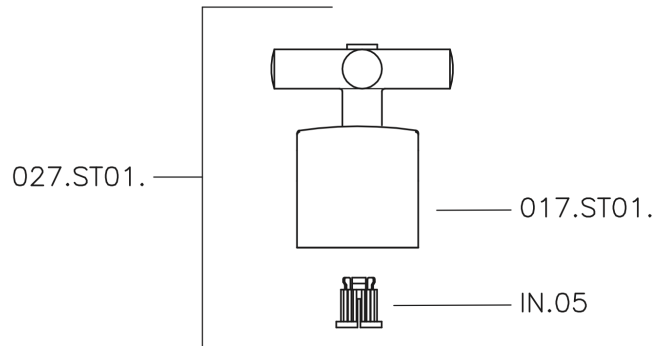

Concealed stop valve SUITE_SU000310

MODEL **SU000310**

Concealed stop valve, 1/2" F outlet

AVAILABLE FINISHINGS

- 
21 21 Chrome
- 
40 40 Matt Black
- 
2F 2F Brushed Nickel
- 
2W 2W Brushed Gold

CHARACTERISTICS

Installation **Concealed**

Concealed stop valve SUITE_SU000310

SU000310

<https://en.huberitalia.com/concealed-stop-valve-suite-su000310>

2024-11-15