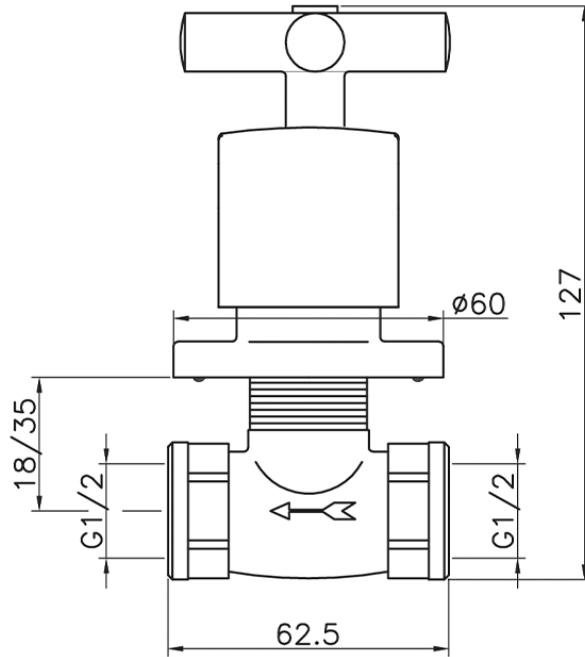

Concealed stop valve SUITE_SU000310

SU000310

<https://en.huberitalia.com/concealed-stop-valve-suite-su000310>

2024-11-15