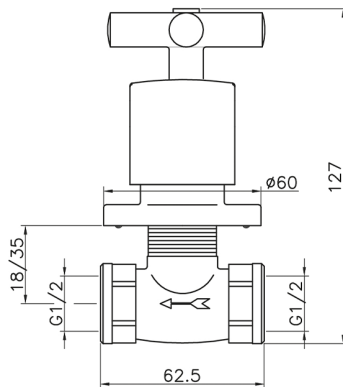

Concealed stop valve SUITE_SU000310

MODEL **SU000310**

Concealed stop valve, 1/2" F outlet

AVAILABLE FINISHINGS

- **21** 21 Chrome
- **40** 40 Matt Black
- **2F** 2F Brushed Nickel
- **2W** 2W Brushed Gold

CHARACTERISTICS

Installation **Concealed**