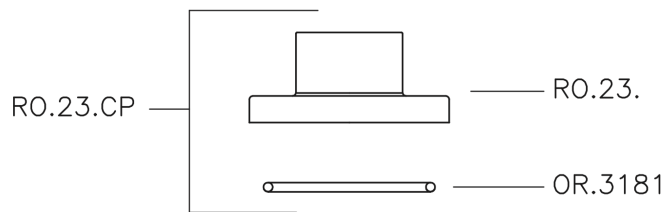

Concealed stop valve SUITE_SU000310

SU000310

<https://en.huberitalia.com/concealed-stop-valve-suite-su000310>

2024-11-15