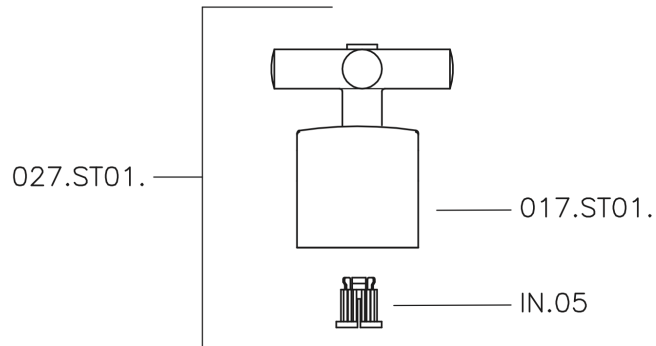

Concealed stop valve SUITE_SU000310

SU000310

<https://en.huberitalia.com/concealed-stop-valve-suite-su000310>

2024-11-15