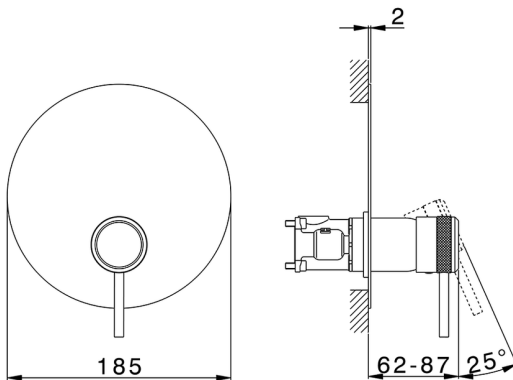

Exposed part for Single Lever One Box Valve ONE BOX_CR0BM010

MODEL **CR0BM010**

Exposed part for Single Lever One Box Valve, 1 Outlet, Minimum depth of installation: 67 mm, without concealed part, for items ZB00B030-ZB00B031

AVAILABLE FINISHINGS

CHARACTERISTICS

Cartridge Spare Parts **ZZ97179000**

35 mm Cartridge

Installation **Concealed**

Required concealed parts **ZB00B031**

ZB00B030

Exposed part for Single Lever One Box Valve ONE BOX_CR0BM010

CR0BM010

<https://en.huberitalia.com/exposed-part-for-single-lever-one-box-valve-one-box-cr0bm010>

One Box Universal Concealed Part ONE BOX_ZB00B031

MODEL **ZB00B031**

One Box Universal Concealed Part, for 1 or 2 or 3 outlet thermostatic or single lever, without trim kit, with noise reducers, with sealing gasket