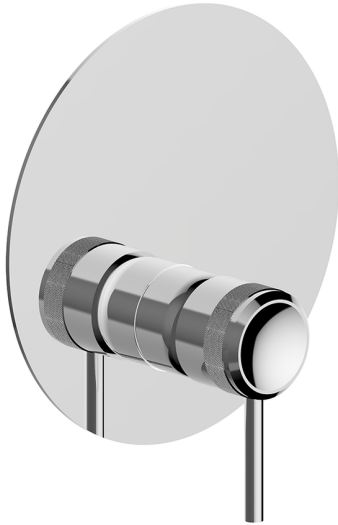

Exposed part for Single Lever One Box Valve ONE BOX_CR0BM010

MODEL **CR0BM010**

Exposed part for Single Lever One Box Valve, 1 Outlet, Minimum depth of installation: 67 mm, without concealed part, for items ZB00B030-ZB00B031

AVAILABLE FINISHINGS

CHARACTERISTICS

Cartridge Spare Parts **ZZ97179000**

35 mm Cartridge

Installation **Concealed**

Required concealed parts **ZB00B031**

ZB00B030

Exposed part for Single Lever One Box Valve ONE BOX_CR0BM010

CR0BM010

<https://en.huberitalia.com/exposed-part-for-single-lever-one-box-valve-one-box-cr0bm010>

One Box Universal Concealed Part ONE BOX_ZB00B031

MODEL **ZB00B031**

One Box Universal Concealed Part, for 1 or 2 or 3 outlet thermostatic or single lever, without trim kit, with noise reducers, with sealing gasket

AVAILABLE FINISHINGS

CHARACTERISTICS

Concealed	1
Installation	Concealed

Thermostatic

The Huber thermostatic is your personal water manager, helping you to handle, control and save water and energy.

One Box Universal Concealed Part ONE BOX_ZB00B030