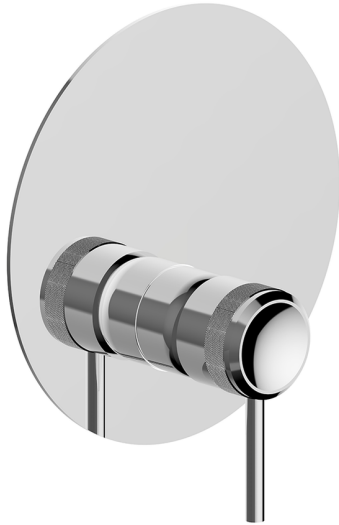

## Exposed part for Single Lever One Box Valve ONE BOX\_CR0BM010

MODEL **CR0BM010**

Exposed part for Single Lever One Box Valve, 1 Outlet, Minimum depth of installation: 67 mm, without concealed part, for items ZB00B030-ZB00B031

### CHARACTERISTICS

Cartridge Spare Parts **ZZ97179000**

**35 mm Cartridge**

Installation **Concealed**

Required concealed parts **ZB00B031**

**ZB00B030**

## Exposed part for Single Lever One Box Valve ONE BOX\_CR0BM010

CR0BM010

<https://en.huberitalia.com/exposed-part-for-single-lever-one-box-valve-one-box-cr0bm010>

## One Box Universal Concealed Part ONE BOX\_ZB00B031

MODEL **ZB00B031**

One Box Universal Concealed Part, for 1 or 2 or 3 outlet thermostatic or single lever, without trim kit, with noise reducers, with sealing gasket