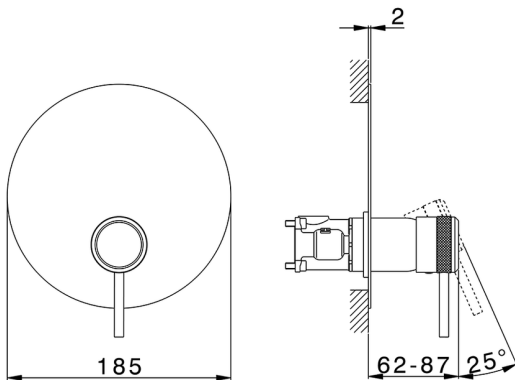

### CHARACTERISTICS

Cartridge Spare Parts **ZZ97179000**

**35 mm Cartridge**

Installation **Concealed**

Required concealed parts **ZB00B031**

**ZB00B030**