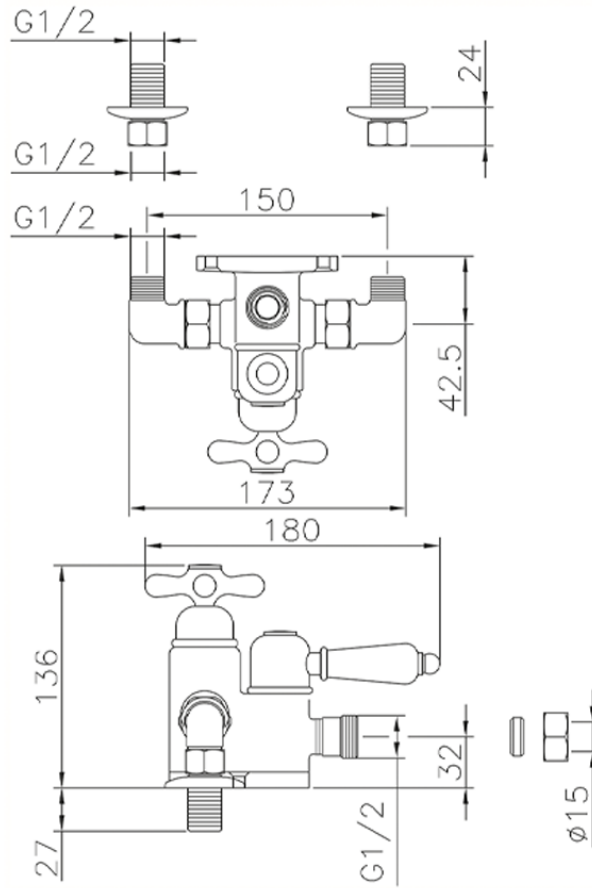

Thermostatic shower mixer CROISSETTE_150.CS01H.

150.CS01H.

<https://en.huberitalia.com/thermostatic-shower-mixer-croisette-150-cs01h>

2024-11-15