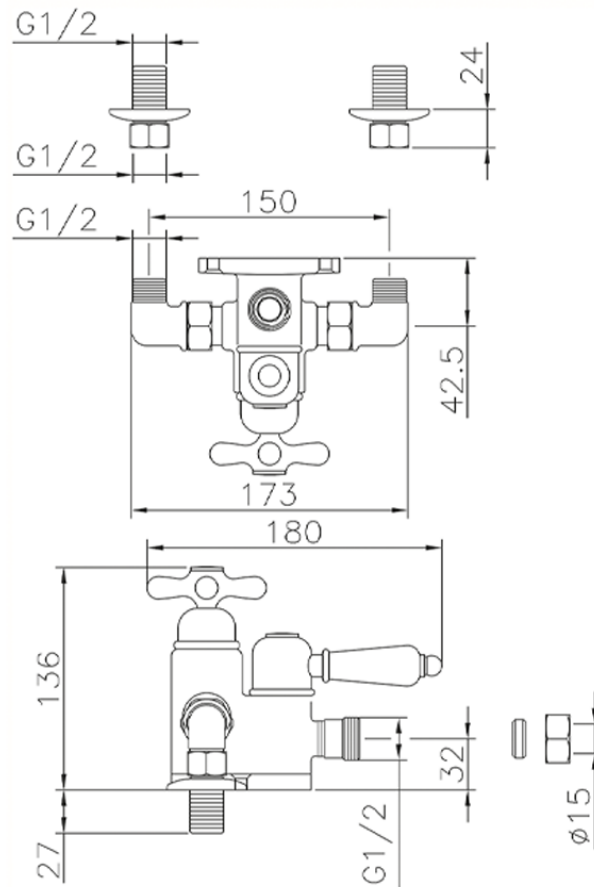

Thermostatic shower mixer CROISSETTE\_150.CS01H.

150.CS01H.

<https://en.huberitalia.com/thermostatic-shower-mixer-croisette-150-cs01h>

2024-11-15