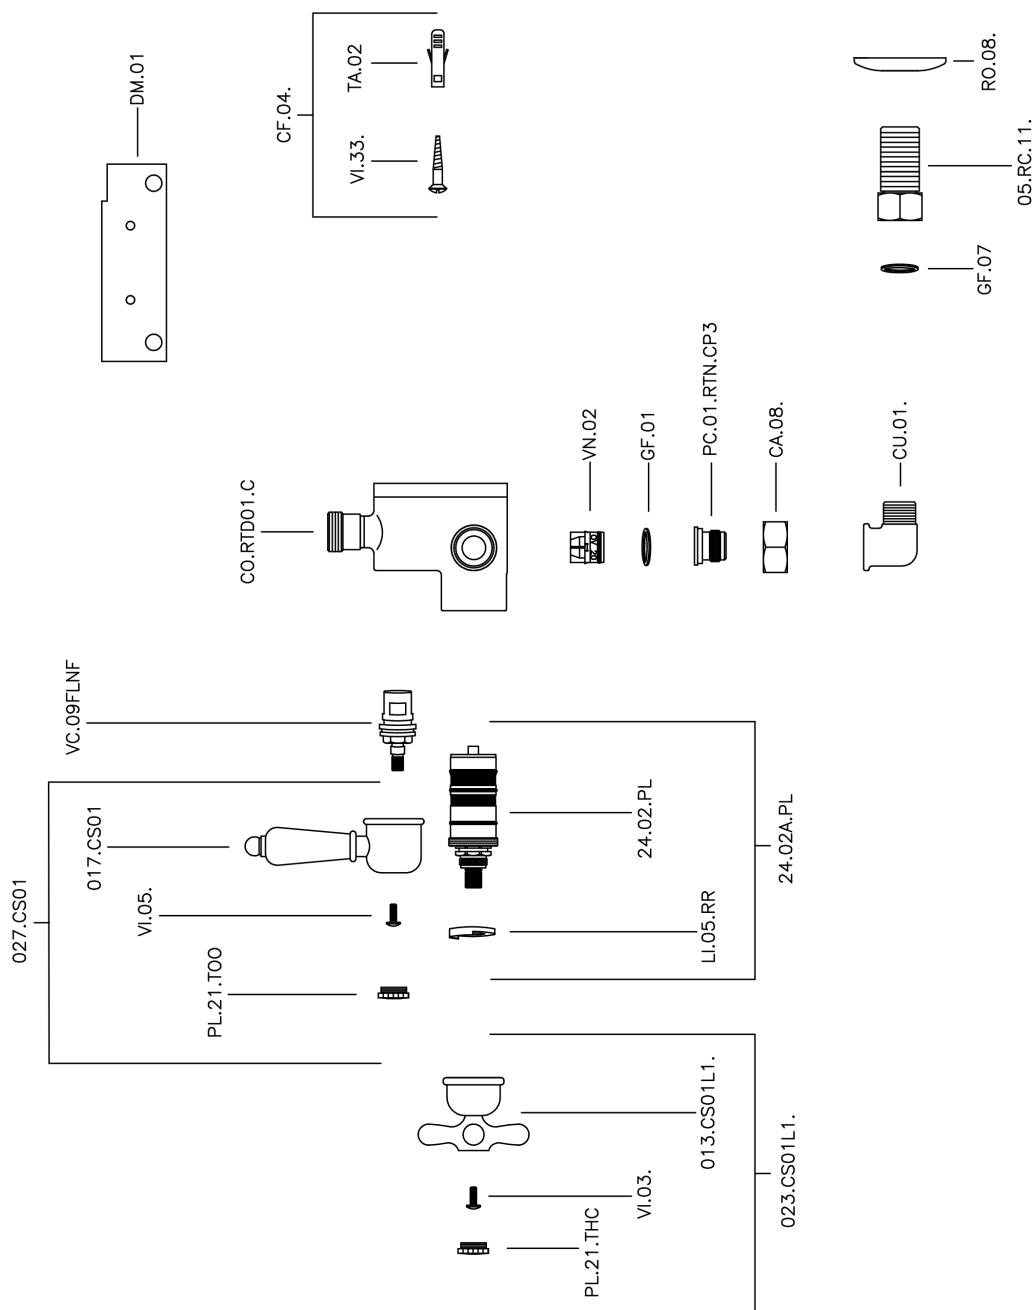

Thermostatic shower mixer CROISSETTE_150.CS01H.

150.CS01H.

<https://en.huberitalia.com/thermostatic-shower-mixer-croisette-150-cs01h>

2024-11-15